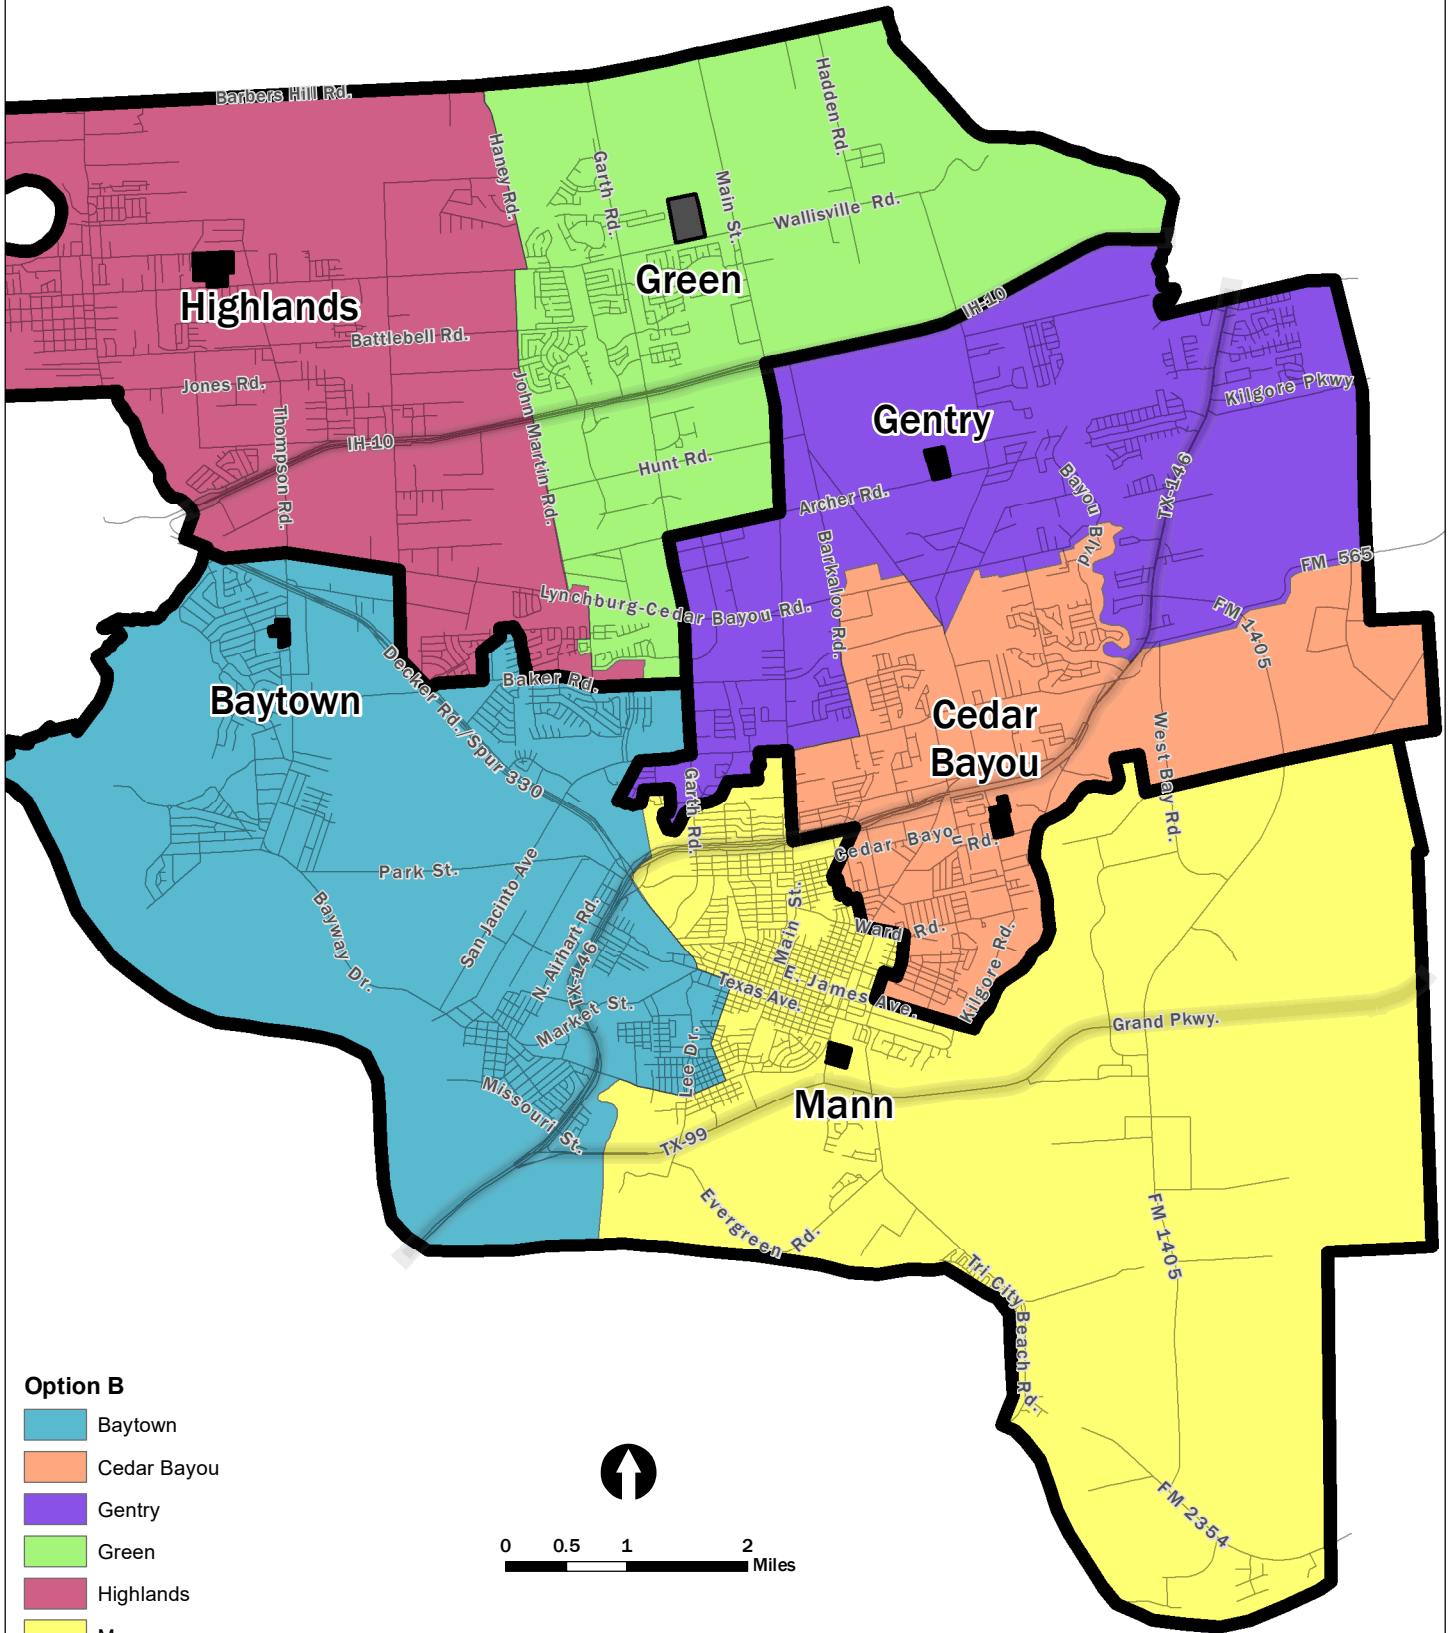

**JUNIOR SCHOOLS**  
 Attendance Zone Planning  
 Goose Creek CISD

**Option B**

- Baytown
- Cedar Bayou
- Gentry
- Green
- Highlands
- Mann
- Current High School Zones

0 0.5 1 2 Miles