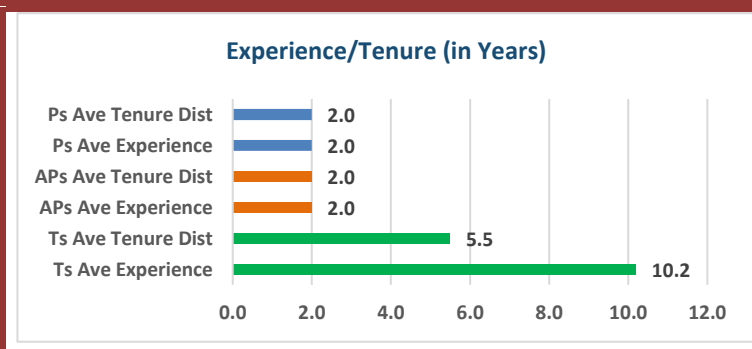

2022-23 Campus Snapshot

Campus Name BAYTOWN J H	Campus Number 101911041
Total Enrollment 742	Campus Type Middle
	Grade Span 06 - 08

2022-23 Accountability Summary			
Overall Campus Rating	Not Released	Overall Scale Score	Not Released
Distinction Designations	No Distinction Designations Released		
ELA/Reading	Science	Academic Growth	Postsecondary Readiness
Mathematics	Social Studies	Closing the Gaps	