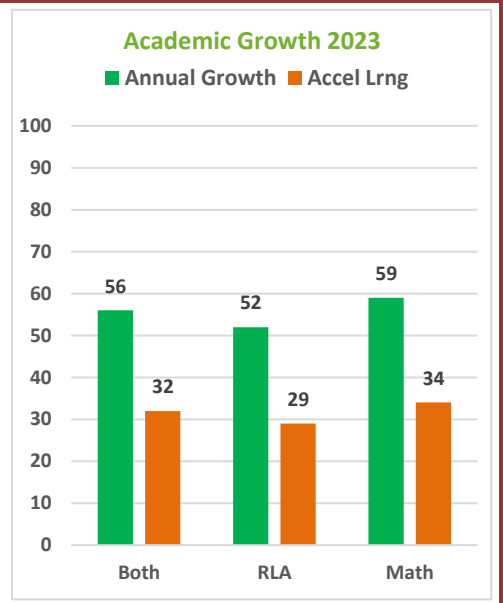

2022-23 Campus Snapshot

Campus Name BAYTOWN J H	Campus Number 101911041
Total Enrollment 742	Campus Type Middle
	Grade Span 06 - 08

2022-23 Accountability Summary			
Overall Campus Rating	Not Released	Overall Scale Score	Not Released
Distinction Designations	No Distinction Designations Released		
ELA/Reading	Science	Academic Growth	Postsecondary Readiness
Mathematics	Social Studies	Closing the Gaps	