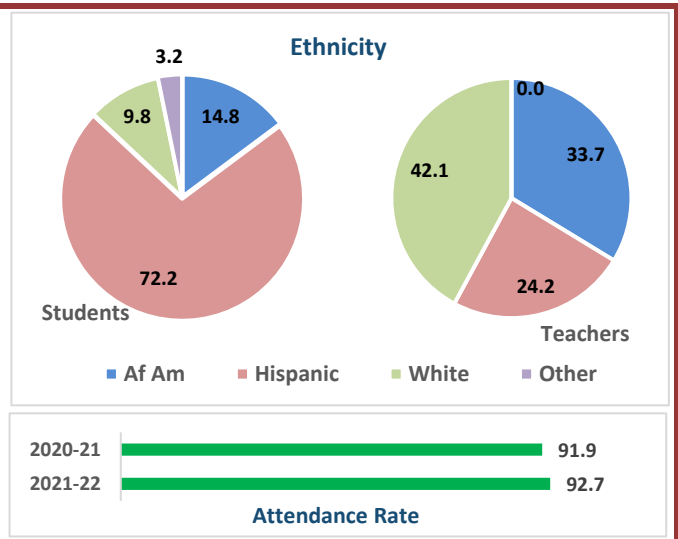

2022-23 Campus Snapshot

Campus Name BAYTOWN J H	Campus Number 101911041
Total Enrollment 742	Campus Type Middle
	Grade Span 06 - 08

2022-23 Accountability Summary			
Overall Campus Rating	Not Released	Overall Scale Score	Not Released
Distinction Designations	No Distinction Designations Released		
ELA/Reading	Science	Academic Growth	Postsecondary Readiness
Mathematics	Social Studies	Closing the Gaps	