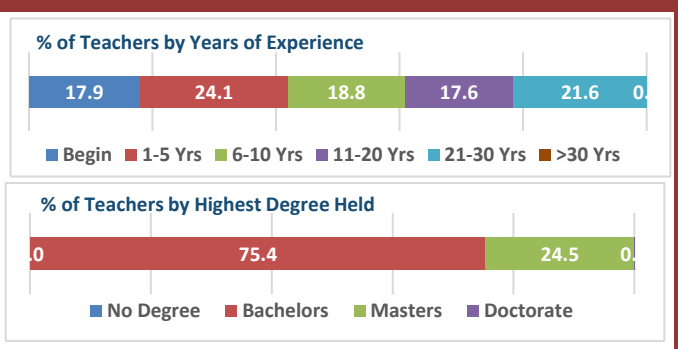

2022-23 Campus Snapshot

Campus Name BAYTOWN J H	Campus Number 101911041
Total Enrollment 742	Campus Type Middle
	Grade Span 06 - 08

2022-23 Accountability Summary			
Overall Campus Rating	Not Released	Overall Scale Score	Not Released
Distinction Designations	No Distinction Designations Released		
ELA/Reading	Science	Academic Growth	Postsecondary Readiness
Mathematics	Social Studies	Closing the Gaps	