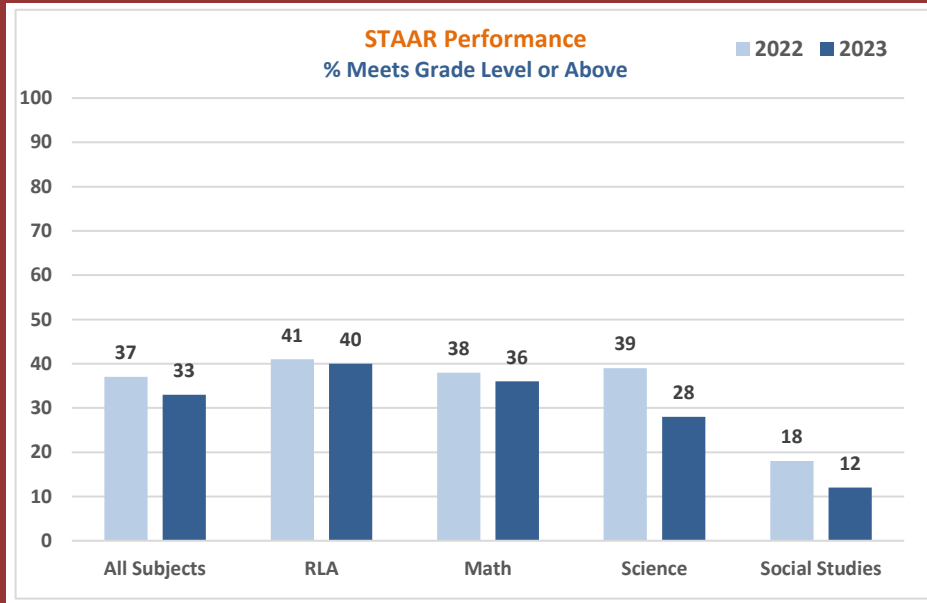

2022-23 Campus Snapshot

Campus Name BAYTOWN J H	Campus Number 101911041
Total Enrollment 742	Campus Type Middle
	Grade Span 06 - 08

2022-23 Accountability Summary			
Overall Campus Rating	Not Released	Overall Scale Score	Not Released
Distinction Designations	No Distinction Designations Released		
ELA/Reading	Science	Academic Growth	Postsecondary Readiness
Mathematics	Social Studies	Closing the Gaps	