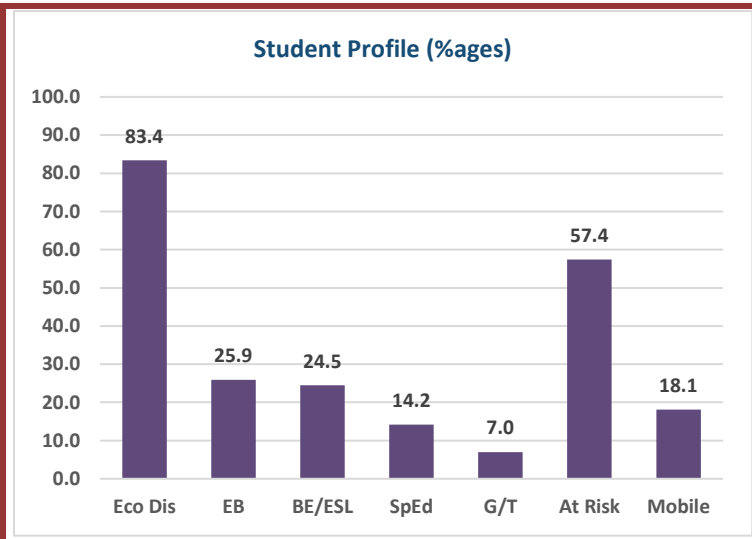

2022-23 Campus Snapshot

Campus Name BAYTOWN J H	Campus Number 101911041
Total Enrollment 742	Campus Type Middle
	Grade Span 06 - 08

2022-23 Accountability Summary			
Overall Campus Rating	Not Released	Overall Scale Score	Not Released
Distinction Designations	No Distinction Designations Released		
ELA/Reading	Science	Academic Growth	Postsecondary Readiness
Mathematics	Social Studies	Closing the Gaps	