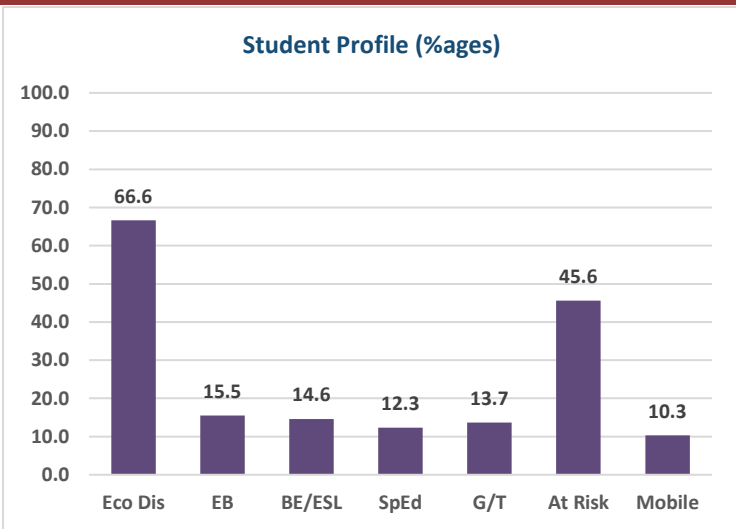

Closing the Gaps

2022-23 Campus Snapshot

2022-23 Campus Snapshot

Type the 9-digit Campus Number (with no dashes or spaces) in Cell AG2.

When printing the report, **ONLY** print Page 1.

Print to Adobe if possible.