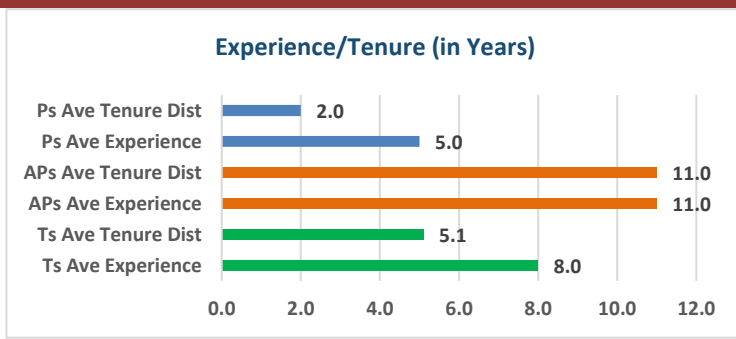

Closing the Gaps

2022-23 Campus Snapshot

2022-23 Campus Snapshot

Type the 9-digit Campus Number (with no dashes or spaces) in Cell AG2.

When printing the report, **ONLY** print Page 1.

Print to Adobe if possible.