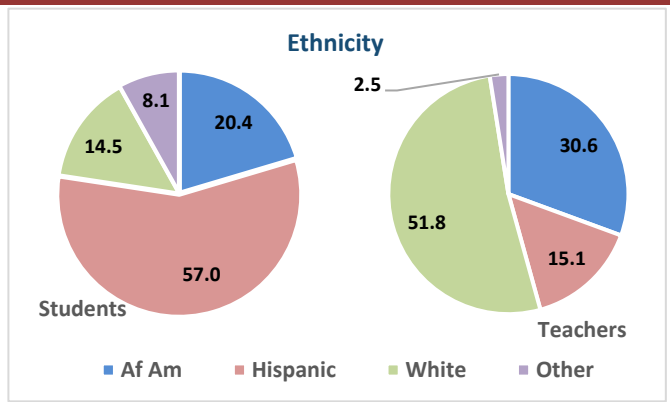

Closing the Gaps

2022-23 Campus Snapshot

2022-23 Campus Snapshot

Type the 9-digit Campus Number (with no dashes or spaces) in Cell AG2.

When printing the report, **ONLY** print Page 1.

Print to Adobe if possible.