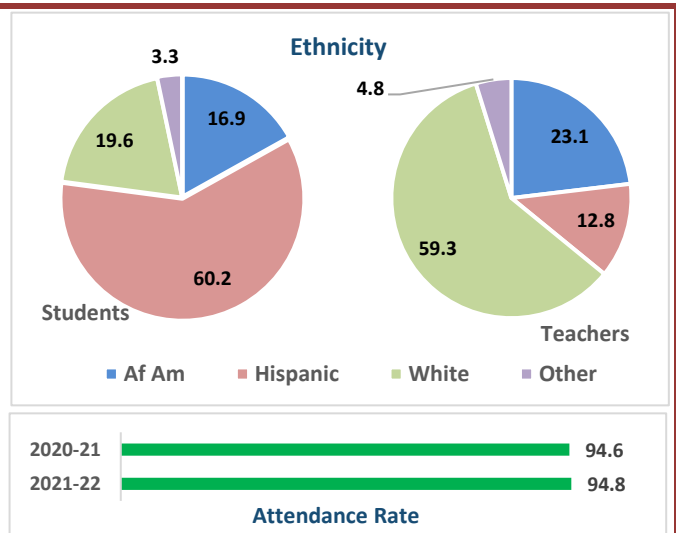

2022-23 Campus Snapshot

Campus Name GENTRY J H

Campus Number 101911046

Total Enrollment 996

Campus Type Middle

Grade Span 06 - 08

2022-23 Accountability Summary

Overall Campus Rating Not Released

Overall Scale Score Not Released

Distinction Designations No Distinction Designations Released

ELA/Reading

Science

Academic Growth

Postsecondary Readiness

Mathematics

Social Studies

Closing the Gaps