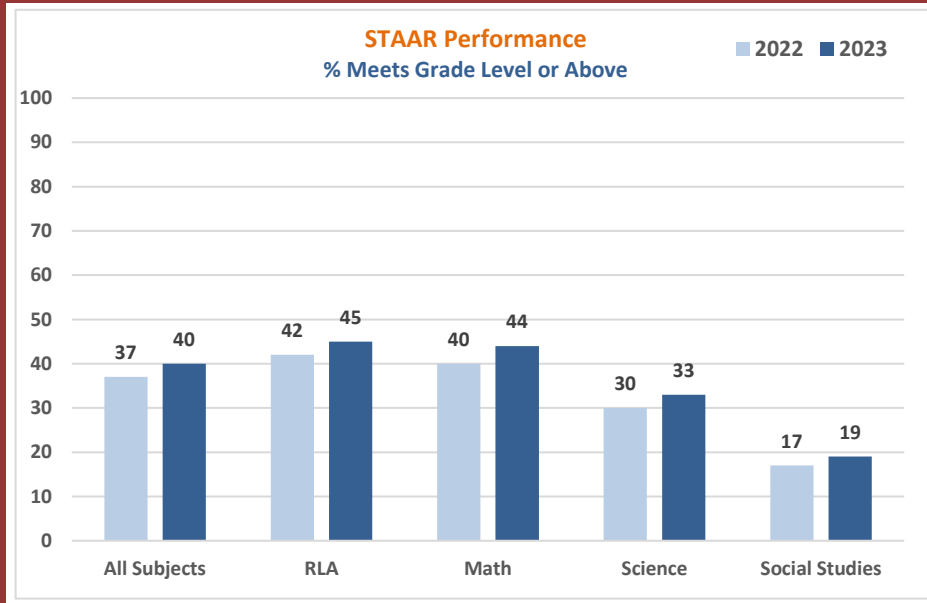

2022-23 Campus Snapshot

Campus Name HIGHLANDS J H	Campus Number 101911044
Total Enrollment 994	Campus Type Middle
	Grade Span 06 - 08

2022-23 Accountability Summary			
Overall Campus Rating Not Released	Overall Scale Score Not Released		
Distinction Designations No Distinction Designations Released			
ELA/Reading	Science	Academic Growth	Postsecondary Readiness
Mathematics	Social Studies	Closing the Gaps	