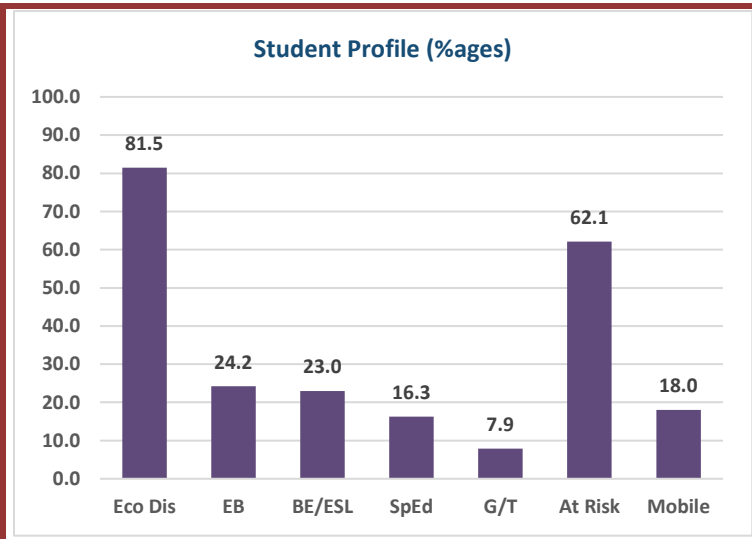

2022-23 Campus Snapshot

Campus Name HIGHLANDS J H	Campus Number 101911044
Total Enrollment 994	Campus Type Middle
	Grade Span 06 - 08

2022-23 Accountability Summary			
Overall Campus Rating Not Released	Overall Scale Score Not Released		
Distinction Designations No Distinction Designations Released			
ELA/Reading	Science	Academic Growth	Postsecondary Readiness
Mathematics	Social Studies	Closing the Gaps	