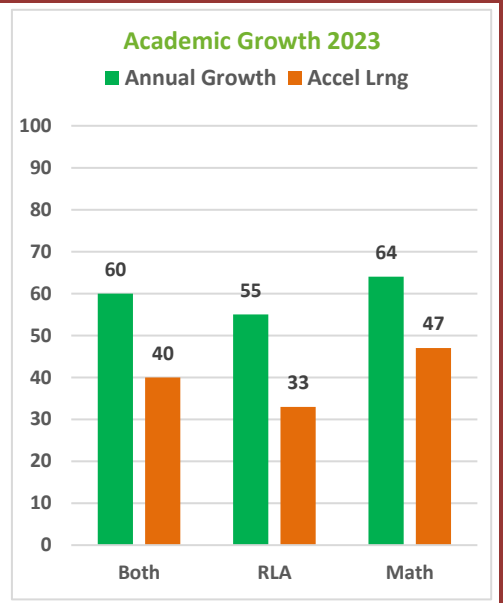

2022-23 Campus Snapshot

Campus Name HIGHLANDS J H	Campus Number 101911044
Total Enrollment 994	Campus Type Middle
	Grade Span 06 - 08

2022-23 Accountability Summary			
Overall Campus Rating Not Released	Overall Scale Score Not Released		
Distinction Designations No Distinction Designations Released			
ELA/Reading	Science	Academic Growth	Postsecondary Readiness
Mathematics	Social Studies	Closing the Gaps	