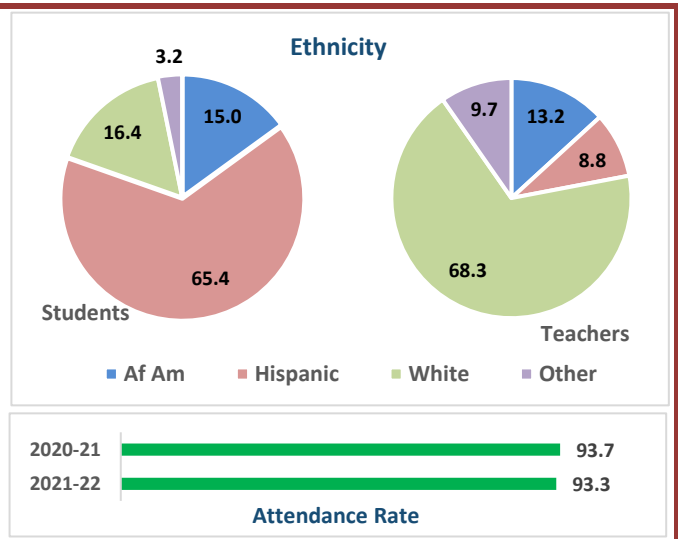

2022-23 Campus Snapshot

Campus Name HIGHLANDS J H	Campus Number 101911044
Total Enrollment 994	Campus Type Middle
	Grade Span 06 - 08

2022-23 Accountability Summary			
Overall Campus Rating Not Released	Overall Scale Score Not Released		
Distinction Designations No Distinction Designations Released			
ELA/Reading	Science	Academic Growth	Postsecondary Readiness
Mathematics	Social Studies	Closing the Gaps	