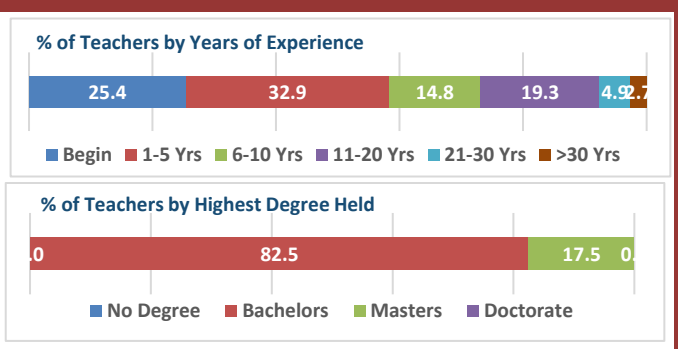

2022-23 Campus Snapshot

Campus Name HIGHLANDS J H	Campus Number 101911044
Total Enrollment 994	Campus Type Middle
	Grade Span 06 - 08

2022-23 Accountability Summary			
Overall Campus Rating Not Released	Overall Scale Score Not Released		
Distinction Designations No Distinction Designations Released			
ELA/Reading	Science	Academic Growth	Postsecondary Readiness
Mathematics	Social Studies	Closing the Gaps	