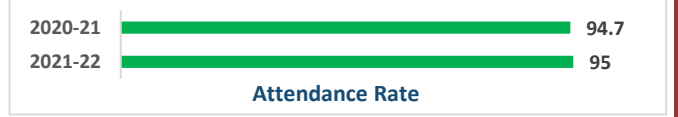

2022-23 Campus Snapshot

Campus Name ALAMO EL	Campus Number 101911101
Total Enrollment 788	Campus Type Elementary
	Grade Span EE - 05

2022-23 Accountability Summary			
Overall Campus Rating Not Released			Overall Scale Score Not Released
Distinction Designations No Distinction Designations Released			
ELA/Reading	Science	Academic Growth	Postsecondary Readiness
Mathematics	Social Studies	Closing the Gaps	