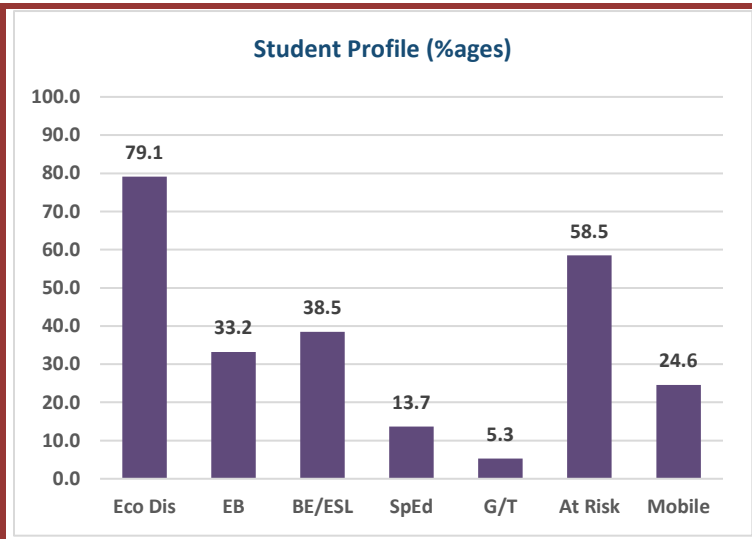

2022-23 Campus Snapshot

Campus Name ALAMO EL	Campus Number 101911101
Total Enrollment 788	Campus Type Elementary
	Grade Span EE - 05

2022-23 Accountability Summary			
Overall Campus Rating Not Released			Overall Scale Score Not Released
Distinction Designations No Distinction Designations Released			
ELA/Reading	Science	Academic Growth	Postsecondary Readiness
Mathematics	Social Studies	Closing the Gaps	