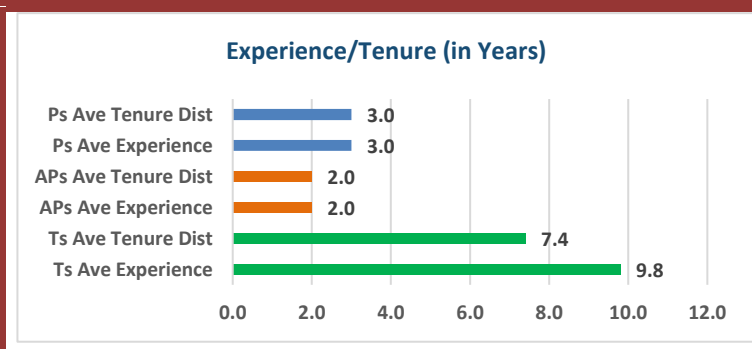

2022-23 Campus Snapshot

Campus Name ALAMO EL	Campus Number 101911101
Total Enrollment 788	Campus Type Elementary
	Grade Span EE - 05

2022-23 Accountability Summary			
Overall Campus Rating Not Released			Overall Scale Score Not Released
Distinction Designations No Distinction Designations Released			
ELA/Reading	Science	Academic Growth	Postsecondary Readiness
Mathematics	Social Studies	Closing the Gaps	