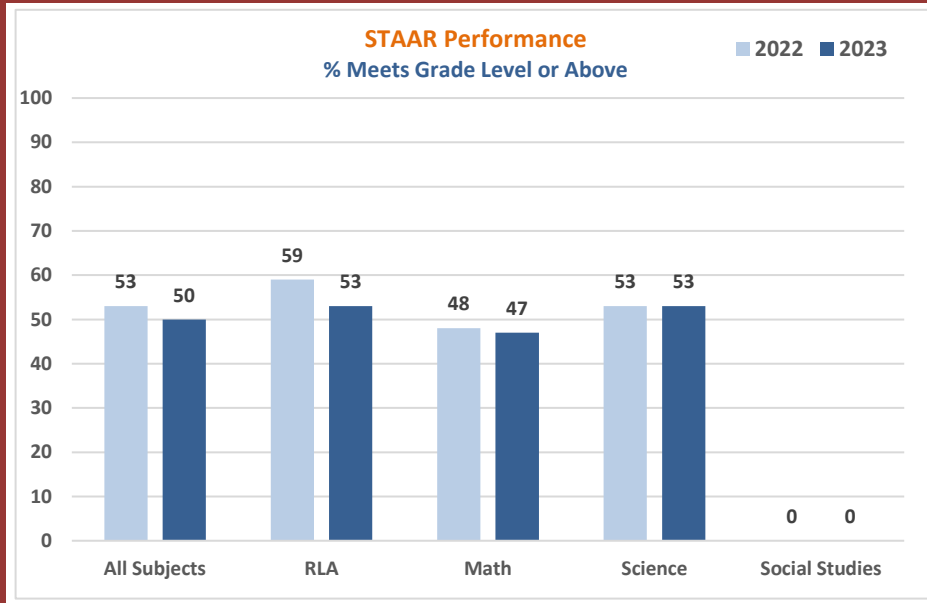

2022-23 Campus Snapshot

Campus Name ALAMO EL	Campus Number 101911101
Total Enrollment 788	Campus Type Elementary
	Grade Span EE - 05

2022-23 Accountability Summary			
Overall Campus Rating Not Released			Overall Scale Score Not Released
Distinction Designations No Distinction Designations Released			
ELA/Reading	Science	Academic Growth	Postsecondary Readiness
Mathematics	Social Studies	Closing the Gaps	