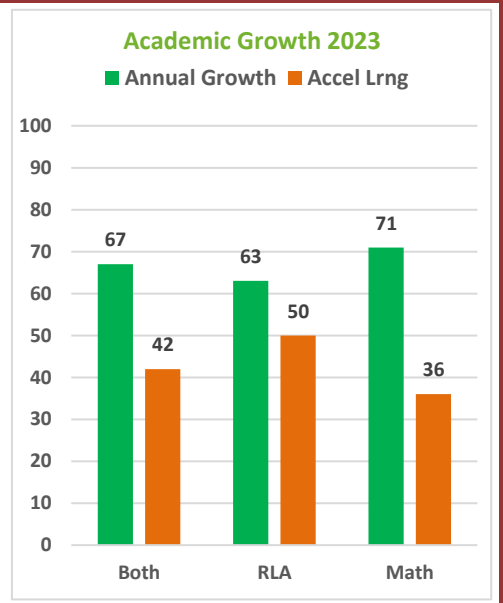

2022-23 Campus Snapshot

Campus Name ALAMO EL	Campus Number 101911101
Total Enrollment 788	Campus Type Elementary
	Grade Span EE - 05

2022-23 Accountability Summary			
Overall Campus Rating Not Released			Overall Scale Score Not Released
Distinction Designations No Distinction Designations Released			
ELA/Reading	Science	Academic Growth	Postsecondary Readiness
Mathematics	Social Studies	Closing the Gaps	