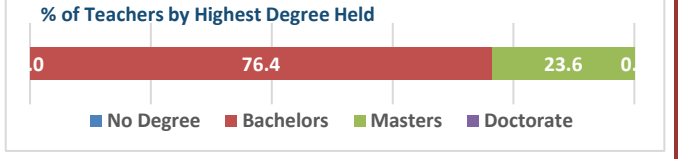

2022-23 Campus Snapshot

Campus Name ALAMO EL	Campus Number 101911101
Total Enrollment 788	Campus Type Elementary
	Grade Span EE - 05

2022-23 Accountability Summary			
Overall Campus Rating Not Released			Overall Scale Score Not Released
Distinction Designations No Distinction Designations Released			
ELA/Reading	Science	Academic Growth	Postsecondary Readiness
Mathematics	Social Studies	Closing the Gaps	