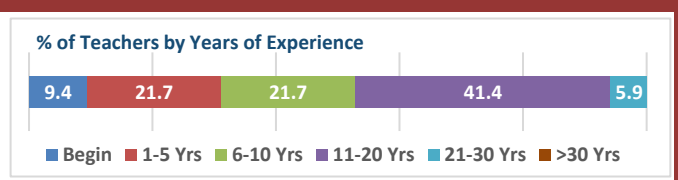

2022-23 Campus Snapshot

Campus Name ALAMO EL	Campus Number 101911101
Total Enrollment 788	Campus Type Elementary
	Grade Span EE - 05

2022-23 Accountability Summary			
Overall Campus Rating Not Released			Overall Scale Score Not Released
Distinction Designations No Distinction Designations Released			
ELA/Reading	Science	Academic Growth	Postsecondary Readiness
Mathematics	Social Studies	Closing the Gaps	