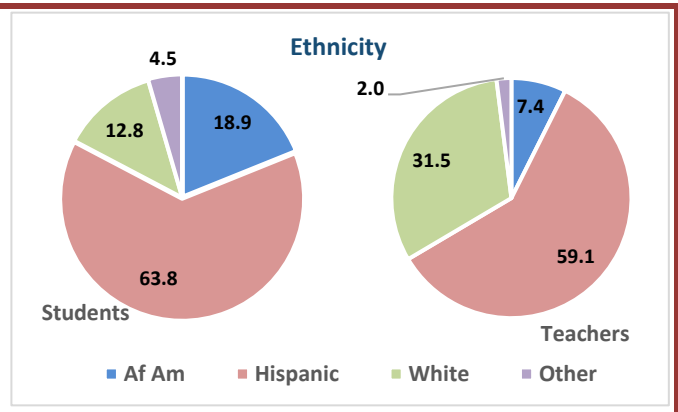

2022-23 Campus Snapshot

2022-23 Campus Snapshot

Type the 9-digit Campus Number (with no dashes or spaces) in Cell AG2.

When printing the report, **ONLY** print Page 1.

Print to Adobe if possible.

If printing to a printer other than Adobe, it may be necessary to select Page Setup and adjust the scaling to something less than 100% in order for the report to fit on 1 page.