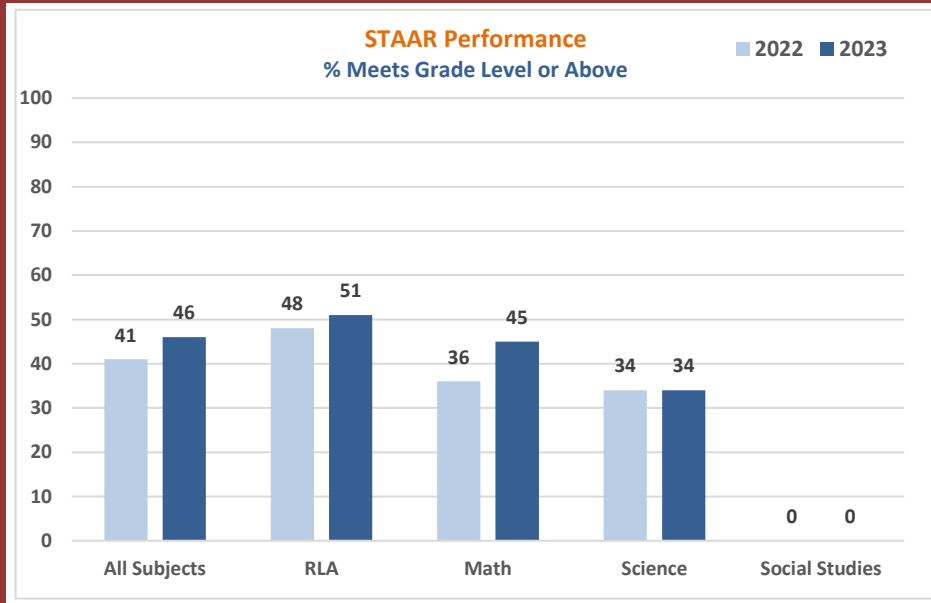

2022-23 Campus Snapshot

Campus Name STEPHEN F AUSTIN EL	Campus Number 101911102
Total Enrollment 813	Campus Type Elementary
	Grade Span EE - 05

2022-23 Accountability Summary			
Overall Campus Rating	Not Released	Overall Scale Score	Not Released
Distinction Designations	No Distinction Designations Released		
ELA/Reading	Science	Academic Growth	Postsecondary Readiness
Mathematics	Social Studies	Closing the Gaps	