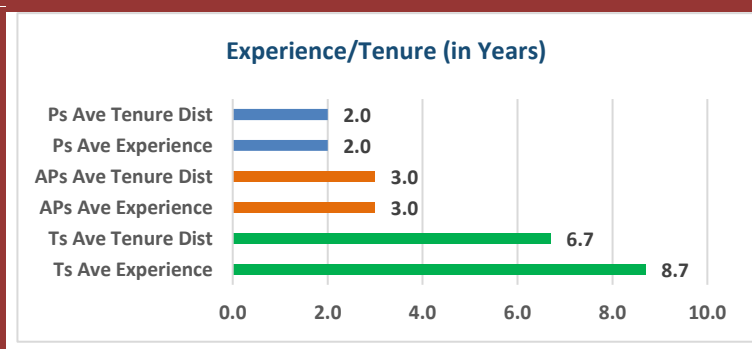

2022-23 Campus Snapshot

Campus Name STEPHEN F AUSTIN EL	Campus Number 101911102
Total Enrollment 813	Campus Type Elementary
	Grade Span EE - 05

2022-23 Accountability Summary			
Overall Campus Rating	Not Released	Overall Scale Score	Not Released
Distinction Designations	No Distinction Designations Released		
ELA/Reading	Science	Academic Growth	Postsecondary Readiness
Mathematics	Social Studies	Closing the Gaps	