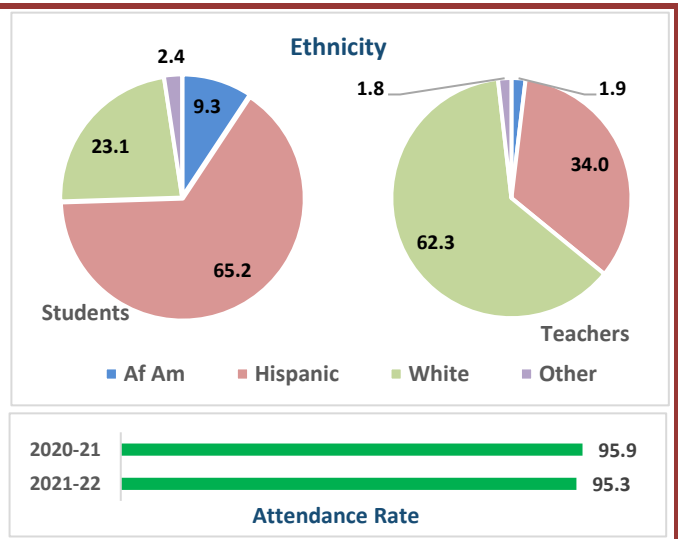

2022-23 Campus Snapshot

Campus Name STEPHEN F AUSTIN EL	Campus Number 101911102
Total Enrollment 813	Campus Type Elementary
	Grade Span EE - 05

2022-23 Accountability Summary			
Overall Campus Rating	Not Released	Overall Scale Score	Not Released
Distinction Designations	No Distinction Designations Released		
ELA/Reading	Science	Academic Growth	Postsecondary Readiness
Mathematics	Social Studies	Closing the Gaps	