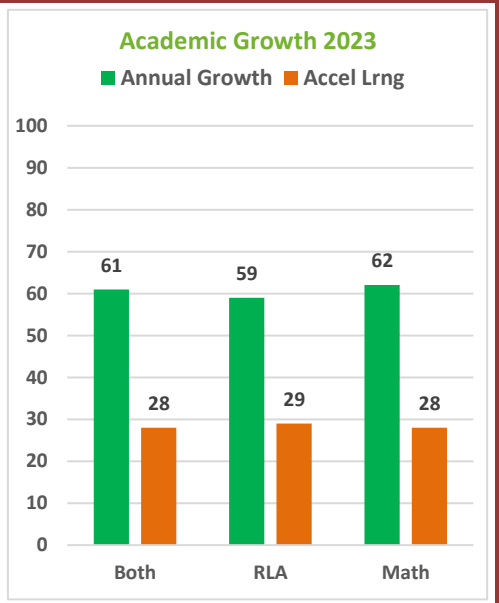

2022-23 Campus Snapshot

Campus Name STEPHEN F AUSTIN EL	Campus Number 101911102
Total Enrollment 813	Campus Type Elementary
	Grade Span EE - 05

2022-23 Accountability Summary			
Overall Campus Rating	Not Released	Overall Scale Score	Not Released
Distinction Designations	No Distinction Designations Released		
ELA/Reading	Science	Academic Growth	Postsecondary Readiness
Mathematics	Social Studies	Closing the Gaps	