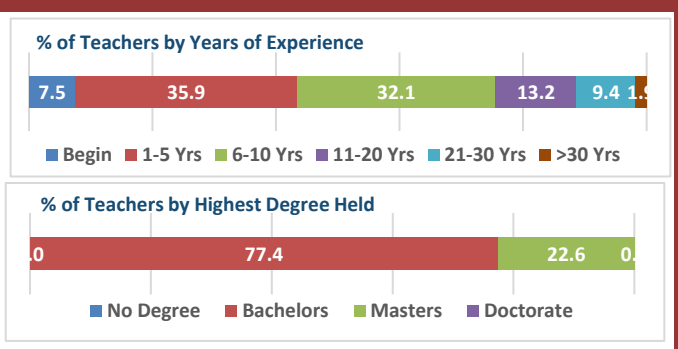

2022-23 Campus Snapshot

2022-23 Campus Snapshot

Type the 9-digit Campus Number (with no dashes or spaces) in Cell AG2.

When printing the report, **ONLY** print Page 1.

Print to Adobe if possible.

If printing to a printer other than Adobe, it may be necessary to select Page Setup and adjust the scaling to something less than 100% in order for the report to fit on 1 page.