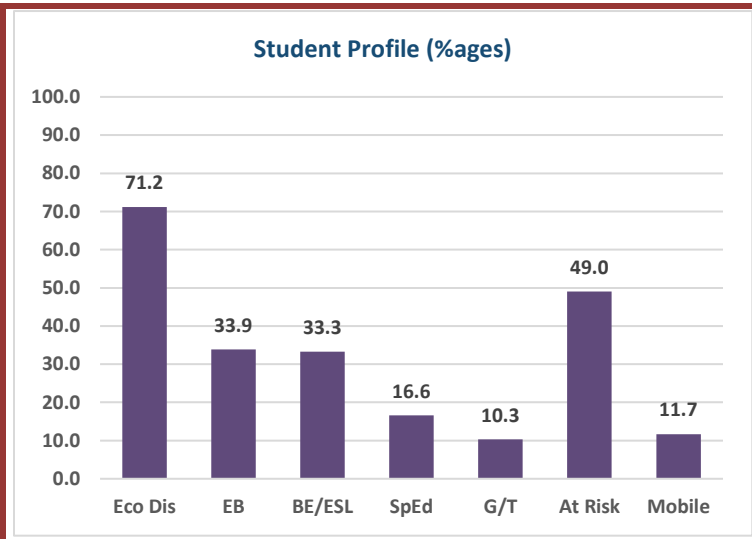

2022-23 Campus Snapshot

Campus Name STEPHEN F AUSTIN EL	Campus Number 101911102
Total Enrollment 813	Campus Type Elementary
	Grade Span EE - 05

2022-23 Accountability Summary			
Overall Campus Rating	Not Released	Overall Scale Score	Not Released
Distinction Designations	No Distinction Designations Released		
ELA/Reading	Science	Academic Growth	Postsecondary Readiness
Mathematics	Social Studies	Closing the Gaps	