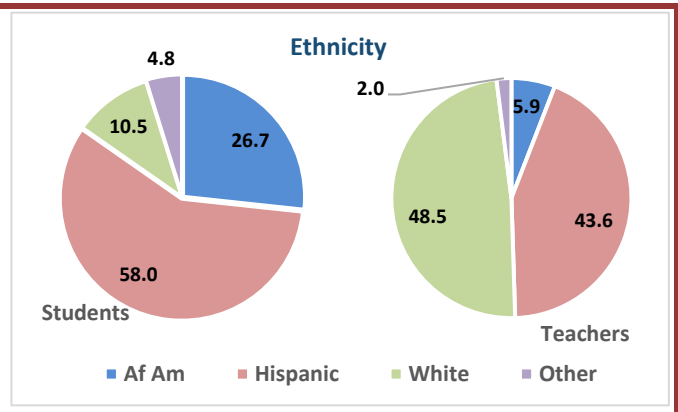

2022-23 Campus Snapshot

Campus Name BANUELOS EL	Campus Number 101911125
Total Enrollment 764	Campus Type Elementary
	Grade Span KG - 05

2022-23 Accountability Summary			
Overall Campus Rating Not Released	Overall Scale Score Not Released		
Distinction Designations No Distinction Designations Released			
ELA/Reading	Science	Academic Growth	Postsecondary Readiness
Mathematics	Social Studies	Closing the Gaps	