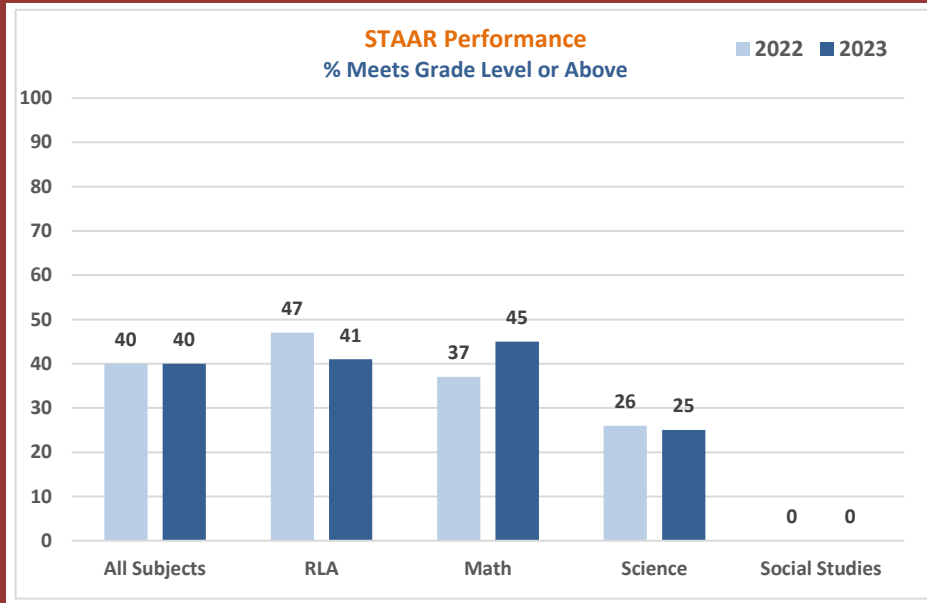

2022-23 Campus Snapshot

Campus Name BANUELOS EL	Campus Number 101911125
Total Enrollment 764	Campus Type Elementary
	Grade Span KG - 05

2022-23 Accountability Summary			
Overall Campus Rating Not Released	Overall Scale Score Not Released		
Distinction Designations No Distinction Designations Released			
ELA/Reading	Science	Academic Growth	Postsecondary Readiness
Mathematics	Social Studies	Closing the Gaps	