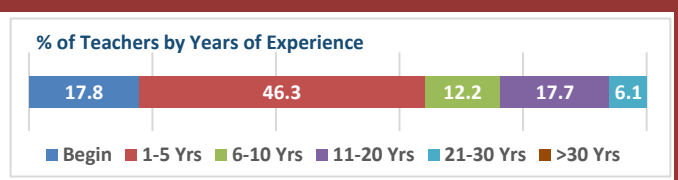

2022-23 Campus Snapshot

Campus Name BANUELOS EL	Campus Number 101911125
Total Enrollment 764	Campus Type Elementary
	Grade Span KG - 05

2022-23 Accountability Summary			
Overall Campus Rating Not Released	Overall Scale Score Not Released		
Distinction Designations No Distinction Designations Released			
ELA/Reading	Science	Academic Growth	Postsecondary Readiness
Mathematics	Social Studies	Closing the Gaps	