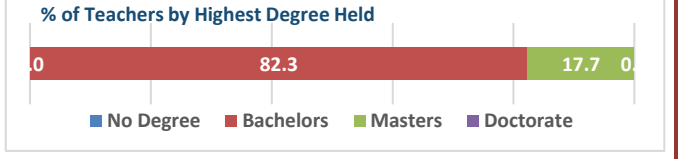

2022-23 Campus Snapshot

Campus Name BANUELOS EL	Campus Number 101911125
Total Enrollment 764	Campus Type Elementary
	Grade Span KG - 05

2022-23 Accountability Summary			
Overall Campus Rating Not Released	Overall Scale Score Not Released		
Distinction Designations No Distinction Designations Released			
ELA/Reading	Science	Academic Growth	Postsecondary Readiness
Mathematics	Social Studies	Closing the Gaps	