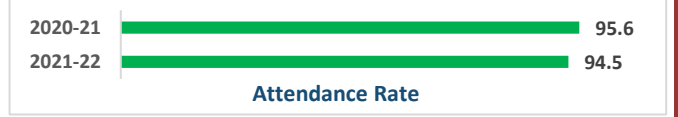

2022-23 Campus Snapshot

Campus Name BANUELOS EL	Campus Number 101911125
Total Enrollment 764	Campus Type Elementary
	Grade Span KG - 05

2022-23 Accountability Summary			
Overall Campus Rating Not Released	Overall Scale Score Not Released		
Distinction Designations No Distinction Designations Released			
ELA/Reading	Science	Academic Growth	Postsecondary Readiness
Mathematics	Social Studies	Closing the Gaps	