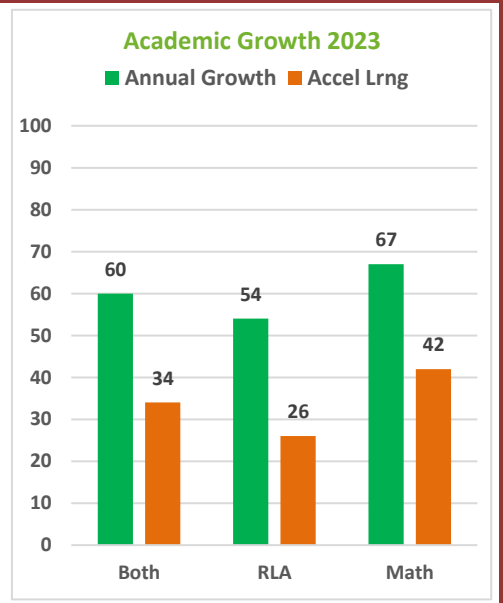

2022-23 Campus Snapshot

Campus Name BANUELOS EL	Campus Number 101911125
Total Enrollment 764	Campus Type Elementary
	Grade Span KG - 05

2022-23 Accountability Summary			
Overall Campus Rating Not Released	Overall Scale Score Not Released		
Distinction Designations No Distinction Designations Released			
ELA/Reading	Science	Academic Growth	Postsecondary Readiness
Mathematics	Social Studies	Closing the Gaps	