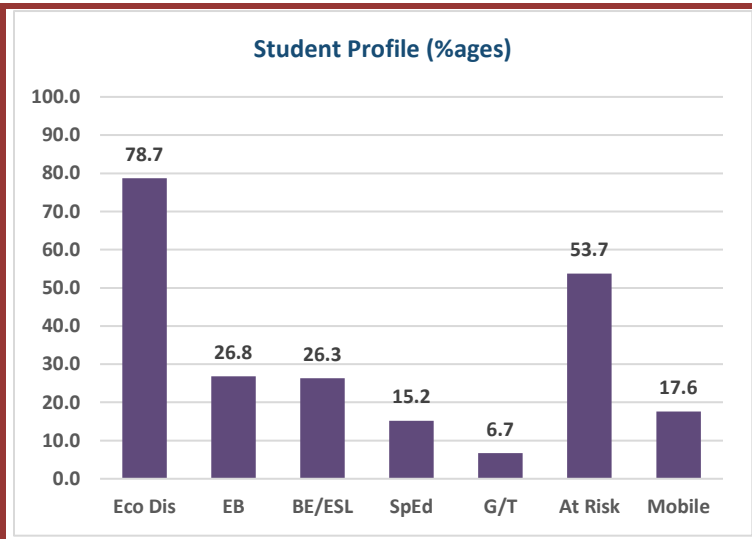

2022-23 Campus Snapshot

Campus Name BANUELOS EL	Campus Number 101911125
Total Enrollment 764	Campus Type Elementary
	Grade Span KG - 05

2022-23 Accountability Summary			
Overall Campus Rating Not Released	Overall Scale Score Not Released		
Distinction Designations No Distinction Designations Released			
ELA/Reading	Science	Academic Growth	Postsecondary Readiness
Mathematics	Social Studies	Closing the Gaps	