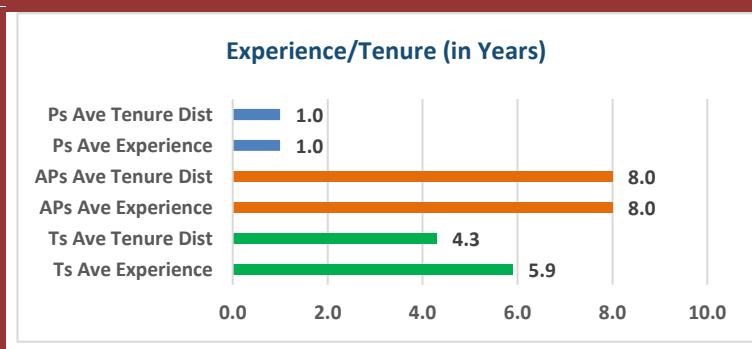

2022-23 Campus Snapshot

Campus Name BANUELOS EL	Campus Number 101911125
Total Enrollment 764	Campus Type Elementary
	Grade Span KG - 05

2022-23 Accountability Summary			
Overall Campus Rating Not Released	Overall Scale Score Not Released		
Distinction Designations No Distinction Designations Released			
ELA/Reading	Science	Academic Growth	Postsecondary Readiness
Mathematics	Social Studies	Closing the Gaps	