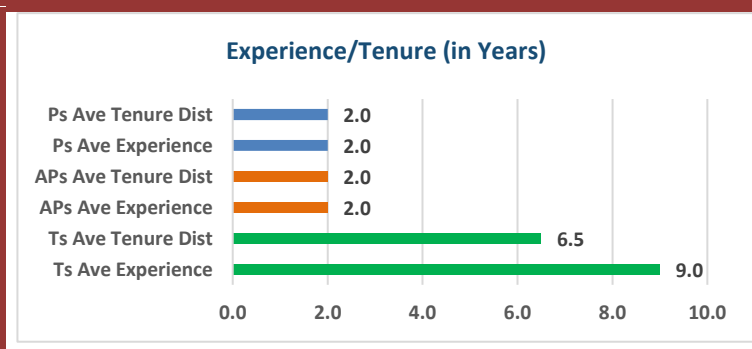

2022-23 Campus Snapshot

Campus Name CARVER EL	Campus Number 101911105
Total Enrollment 636	Campus Type Elementary
	Grade Span EE - 05

2022-23 Accountability Summary			
Overall Campus Rating	Not Released	Overall Scale Score	Not Released
Distinction Designations	No Distinction Designations Released		
ELA/Reading	Science	Academic Growth	Postsecondary Readiness
Mathematics	Social Studies	Closing the Gaps	