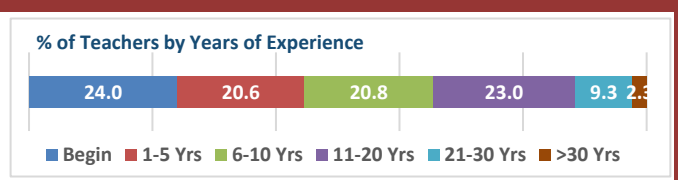

2022-23 Campus Snapshot

2022-23 Campus Snapshot

Type the 9-digit Campus Number (with no dashes or spaces) in Cell AG2.

When printing the report, **ONLY** print Page 1.

Print to Adobe if possible.

If printing to a printer other than Adobe, it may be necessary to select Page Setup and adjust the scaling to something less than 100% in order for the report to fit on 1 page.