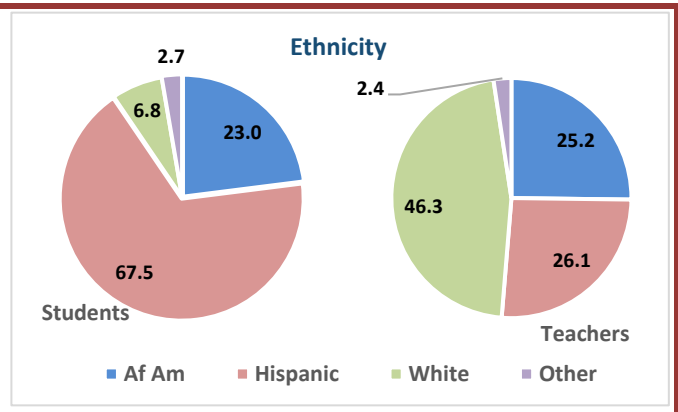

2022-23 Campus Snapshot

Campus Name CARVER EL	Campus Number 101911105
Total Enrollment 636	Campus Type Elementary
	Grade Span EE - 05

2022-23 Accountability Summary			
Overall Campus Rating	Not Released	Overall Scale Score	Not Released
Distinction Designations	No Distinction Designations Released		
ELA/Reading	Science	Academic Growth	Postsecondary Readiness
Mathematics	Social Studies	Closing the Gaps	