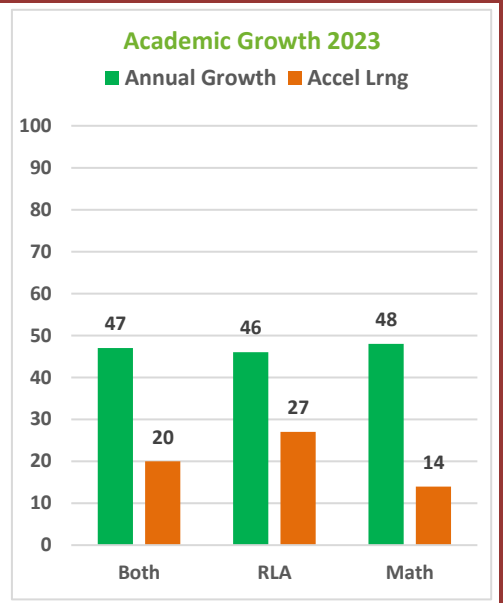

2022-23 Campus Snapshot

2022-23 Campus Snapshot

Type the 9-digit Campus Number (with no dashes or spaces) in Cell AG2.

When printing the report, **ONLY** print Page 1.

Print to Adobe if possible.

If printing to a printer other than Adobe, it may be necessary to select Page Setup and adjust the scaling to something less than 100% in order for the report to fit on 1 page.