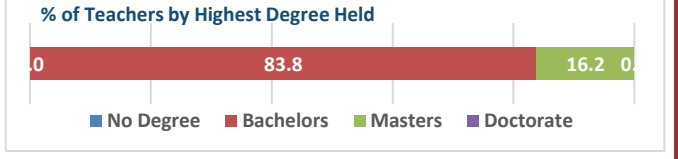

2022-23 Campus Snapshot

Campus Name CARVER EL	Campus Number 101911105
Total Enrollment 636	Campus Type Elementary
	Grade Span EE - 05

2022-23 Accountability Summary			
Overall Campus Rating	Not Released	Overall Scale Score	Not Released
Distinction Designations	No Distinction Designations Released		
ELA/Reading	Science	Academic Growth	Postsecondary Readiness
Mathematics	Social Studies	Closing the Gaps	