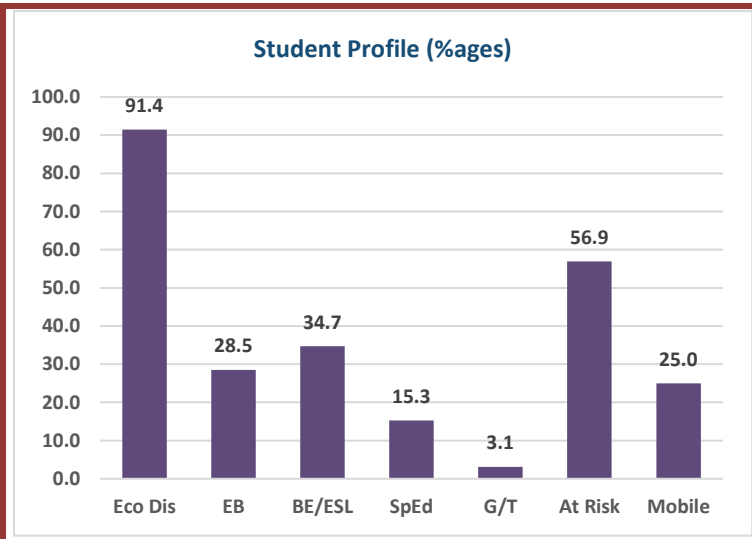

2022-23 Campus Snapshot

Campus Name CARVER EL	Campus Number 101911105
Total Enrollment 636	Campus Type Elementary
	Grade Span EE - 05

2022-23 Accountability Summary			
Overall Campus Rating	Not Released	Overall Scale Score	Not Released
Distinction Designations	No Distinction Designations Released		
ELA/Reading	Science	Academic Growth	Postsecondary Readiness
Mathematics	Social Studies	Closing the Gaps	