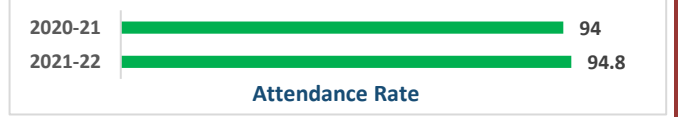

2022-23 Campus Snapshot

Campus Name CARVER EL	Campus Number 101911105
Total Enrollment 636	Campus Type Elementary
	Grade Span EE - 05

2022-23 Accountability Summary			
Overall Campus Rating	Not Released	Overall Scale Score	Not Released
Distinction Designations	No Distinction Designations Released		
ELA/Reading	Science	Academic Growth	Postsecondary Readiness
Mathematics	Social Studies	Closing the Gaps	