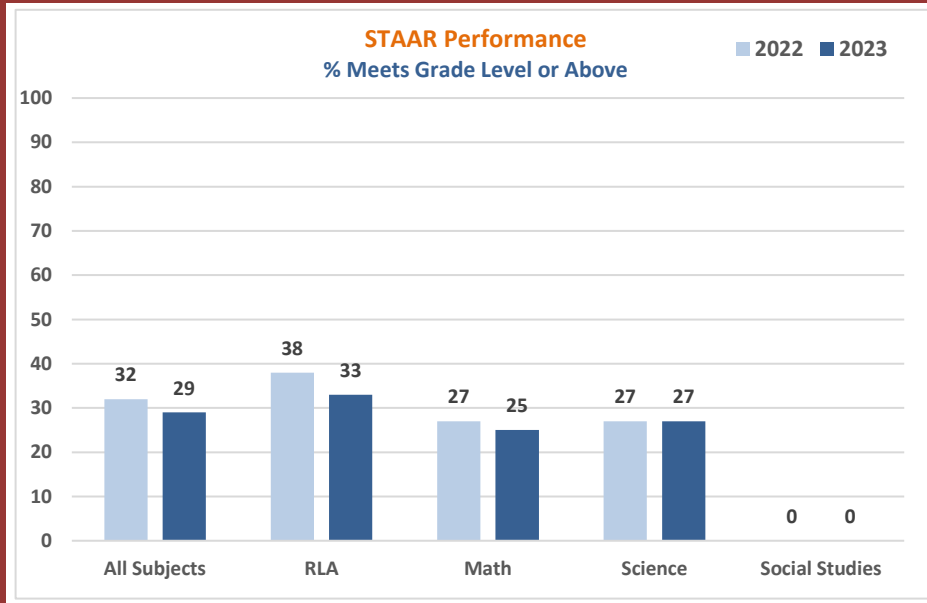

2022-23 Campus Snapshot

Campus Name CARVER EL	Campus Number 101911105
Total Enrollment 636	Campus Type Elementary
	Grade Span EE - 05

2022-23 Accountability Summary			
Overall Campus Rating	Not Released	Overall Scale Score	Not Released
Distinction Designations	No Distinction Designations Released		
ELA/Reading	Science	Academic Growth	Postsecondary Readiness
Mathematics	Social Studies	Closing the Gaps	