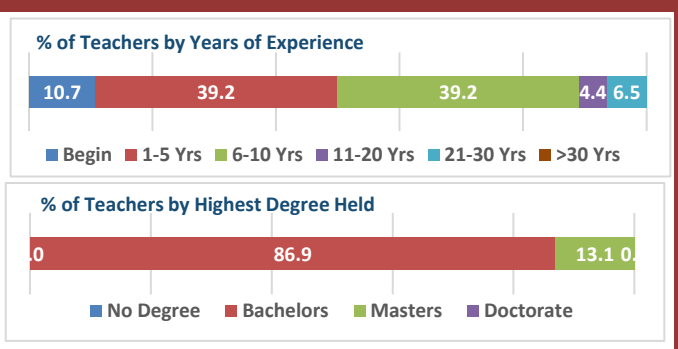

2022-23 Campus Snapshot

2022-23 Campus Snapshot

Type the 9-digit Campus Number (with no dashes or spaces) in Cell AG2.

When printing the report, **ONLY** print Page 1.

Print to Adobe if possible.

If printing to a printer other than Adobe, it may be necessary to select Page Setup and adjust the scaling to something less than 100% in order for the report to fit on 1 page.