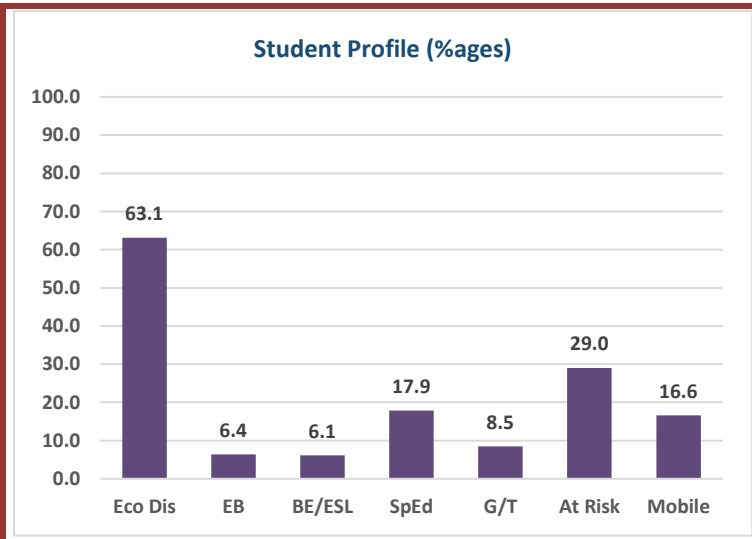

2022-23 Campus Snapshot

2022-23 Campus Snapshot

Type the 9-digit Campus Number (with no dashes or spaces) in Cell AG2.

When printing the report, **ONLY** print Page 1.

Print to Adobe if possible.

If printing to a printer other than Adobe, it may be necessary to select Page Setup and adjust the scaling to something less than 100% in order for the report to fit on 1 page.