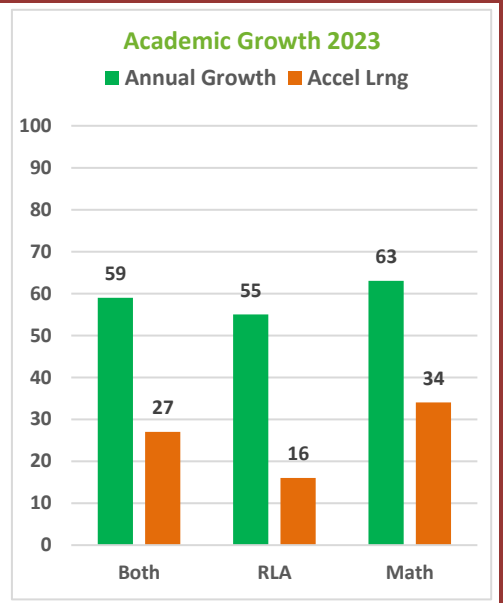

2022-23 Campus Snapshot

2022-23 Campus Snapshot

Type the 9-digit Campus Number (with no dashes or spaces) in Cell AG2.

When printing the report, **ONLY** print Page 1.

Print to Adobe if possible.

If printing to a printer other than Adobe, it may be necessary to select Page Setup and adjust the scaling to something less than 100% in order for the report to fit on 1 page.