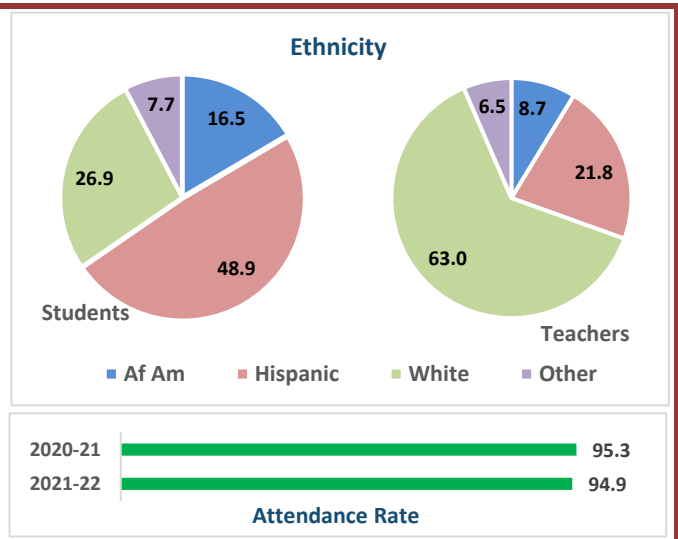

2022-23 Campus Snapshot

Campus Name CLARK EL	Campus Number 101911123
Total Enrollment 683	Campus Type Elementary
	Grade Span KG - 05

2022-23 Accountability Summary			
Overall Campus Rating	Not Released	Overall Scale Score	Not Released
Distinction Designations	No Distinction Designations Released		
ELA/Reading	Science	Academic Growth	Postsecondary Readiness
Mathematics	Social Studies	Closing the Gaps