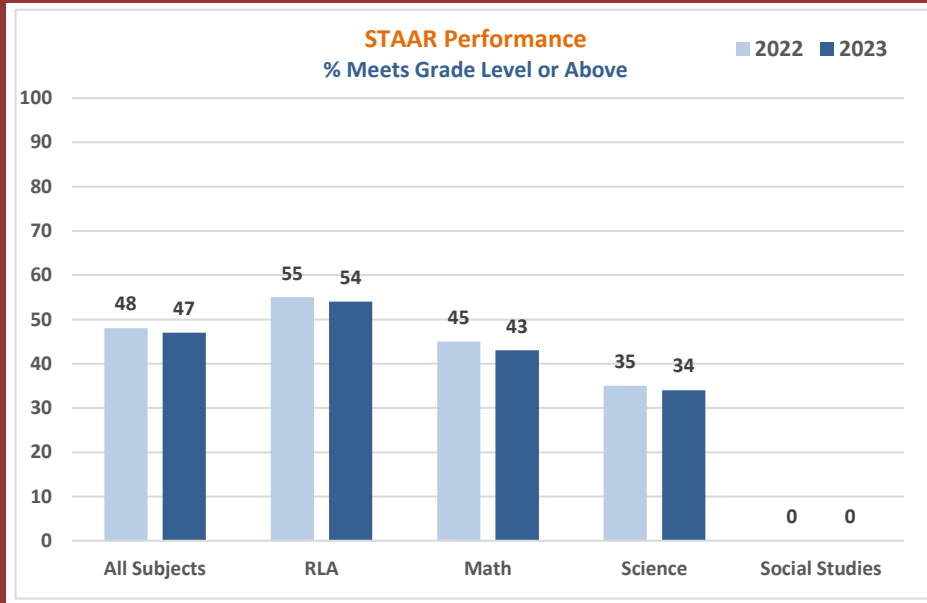

2022-23 Campus Snapshot

Campus Name CLARK EL	Campus Number 101911123
Total Enrollment 683	Campus Type Elementary
	Grade Span KG - 05

2022-23 Accountability Summary			
Overall Campus Rating	Not Released	Overall Scale Score	Not Released
Distinction Designations	No Distinction Designations Released		
ELA/Reading	Science	Academic Growth	Postsecondary Readiness
Mathematics	Social Studies	Closing the Gaps	