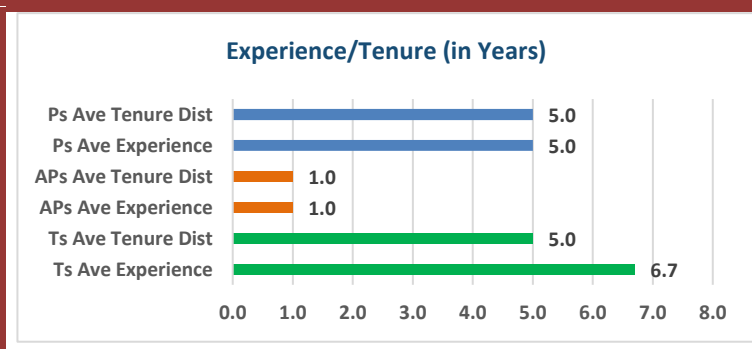

2022-23 Campus Snapshot

2022-23 Campus Snapshot

Type the 9-digit Campus Number (with no dashes or spaces) in Cell AG2.

When printing the report, **ONLY** print Page 1.

Print to Adobe if possible.

If printing to a printer other than Adobe, it may be necessary to select Page Setup and adjust the scaling to something less than 100% in order for the report to fit on 1 page.