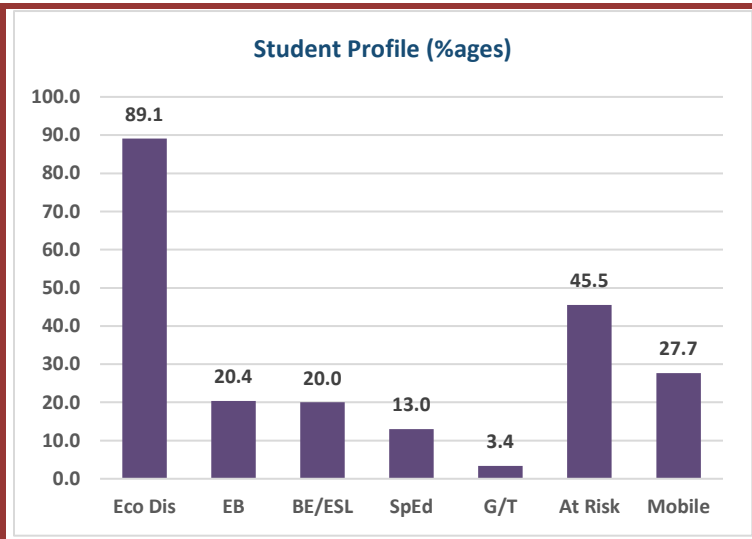

2022-23 Campus Snapshot

Campus Name DE ZAVALA EL	Campus Number 101911120
Total Enrollment 594	Campus Type Elementary
	Grade Span KG - 05

2022-23 Accountability Summary			
Overall Campus Rating Not Released	Overall Scale Score Not Released		
Distinction Designations No Distinction Designations Released			
ELA/Reading	Science	Academic Growth	Postsecondary Readiness
Mathematics	Social Studies	Closing the Gaps	