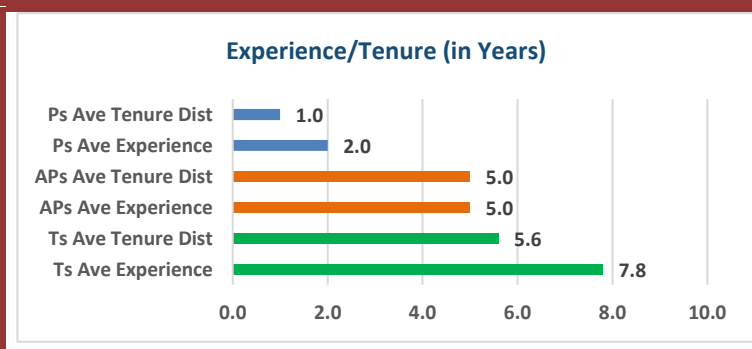

2022-23 Campus Snapshot

Campus Name DE ZAVALA EL	Campus Number 101911120
Total Enrollment 594	Campus Type Elementary
	Grade Span KG - 05

2022-23 Accountability Summary			
Overall Campus Rating Not Released	Overall Scale Score Not Released		
Distinction Designations No Distinction Designations Released			
ELA/Reading	Science	Academic Growth	Postsecondary Readiness
Mathematics	Social Studies	Closing the Gaps	