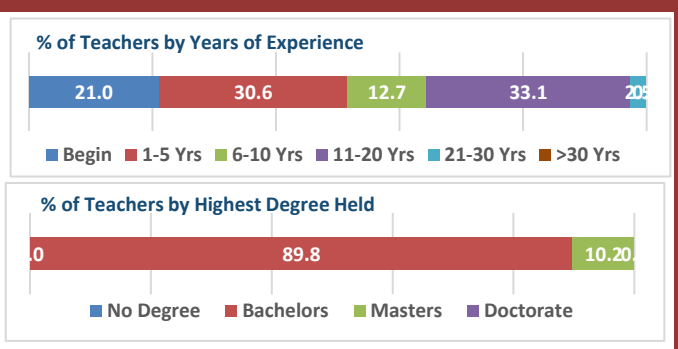

2022-23 Campus Snapshot

2022-23 Campus Snapshot

Type the 9-digit Campus Number (with no dashes or spaces) in Cell AG2.

When printing the report, **ONLY** print Page 1.

Print to Adobe if possible.

If printing to a printer other than Adobe, it may be necessary to select Page Setup and adjust the scaling to something less than 100% in order for the report to fit on 1 page.