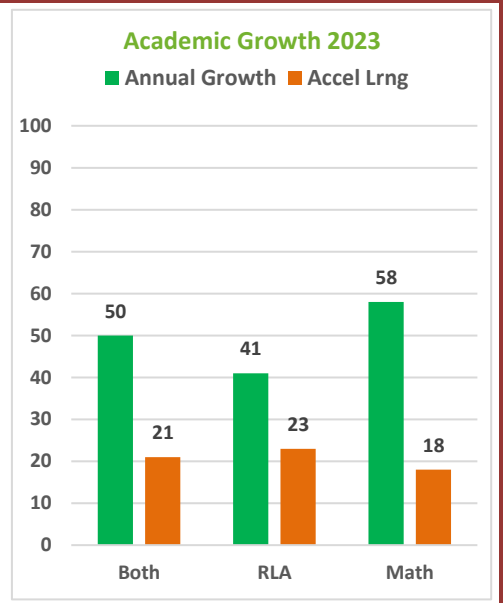

2022-23 Campus Snapshot

Campus Name DE ZAVALA EL	Campus Number 101911120
Total Enrollment 594	Campus Type Elementary
	Grade Span KG - 05

2022-23 Accountability Summary			
Overall Campus Rating Not Released	Overall Scale Score Not Released		
Distinction Designations No Distinction Designations Released			
ELA/Reading	Science	Academic Growth	Postsecondary Readiness
Mathematics	Social Studies	Closing the Gaps	