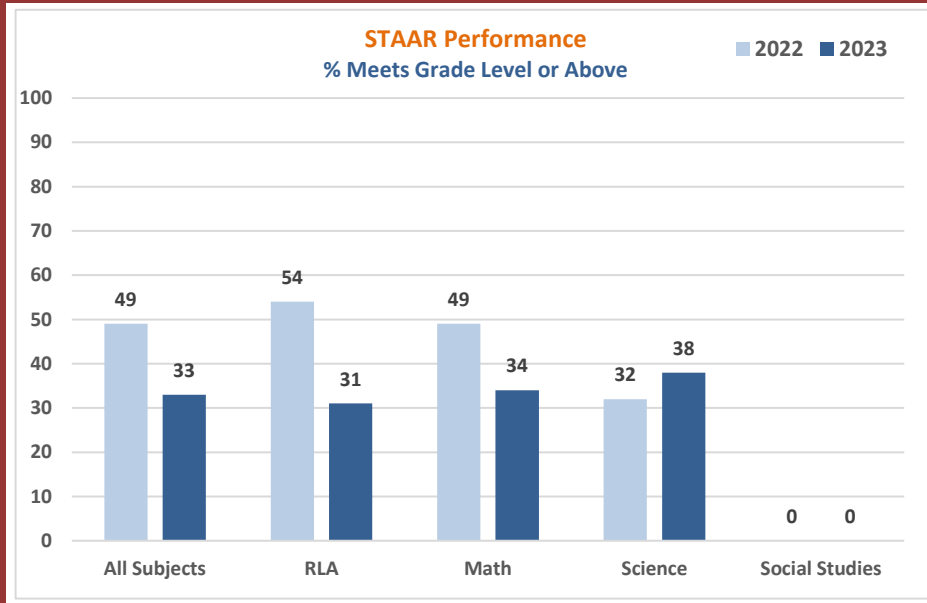

2022-23 Campus Snapshot

Campus Name DE ZAVALA EL	Campus Number 101911120
Total Enrollment 594	Campus Type Elementary
	Grade Span KG - 05

2022-23 Accountability Summary			
Overall Campus Rating Not Released	Overall Scale Score Not Released		
Distinction Designations No Distinction Designations Released			
ELA/Reading	Science	Academic Growth	Postsecondary Readiness
Mathematics	Social Studies	Closing the Gaps	