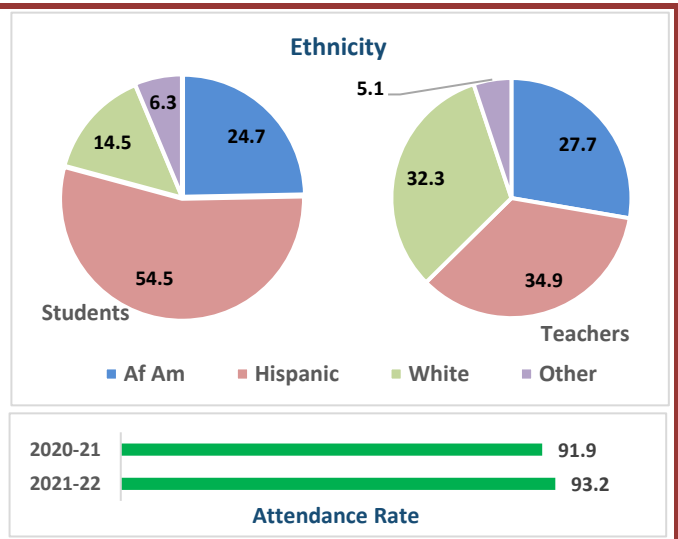

2022-23 Campus Snapshot

Campus Name DE ZAVALA EL	Campus Number 101911120
Total Enrollment 594	Campus Type Elementary
	Grade Span KG - 05

2022-23 Accountability Summary			
Overall Campus Rating Not Released	Overall Scale Score Not Released		
Distinction Designations No Distinction Designations Released			
ELA/Reading	Science	Academic Growth	Postsecondary Readiness
Mathematics	Social Studies	Closing the Gaps	