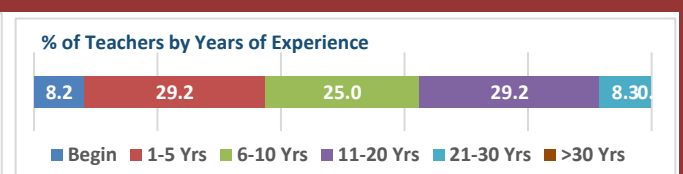

2022-23 Campus Snapshot

Campus Name HOPPER PRI	Campus Number 101911117
Total Enrollment 349	Campus Type Elementary
	Grade Span EE - 01

2022-23 Accountability Summary			
Overall Campus Rating	Not Released	Overall Scale Score	Not Released
Distinction Designations	No Distinction Designations Released		
ELA/Reading	Science	Academic Growth	Postsecondary Readiness
Mathematics	Social Studies	Closing the Gaps	