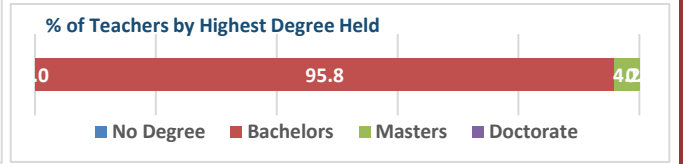

2022-23 Campus Snapshot

Campus Name HOPPER PRI	Campus Number 101911117
Total Enrollment 349	Campus Type Elementary
	Grade Span EE - 01

2022-23 Accountability Summary			
Overall Campus Rating	Not Released	Overall Scale Score	Not Released
Distinction Designations	No Distinction Designations Released		
ELA/Reading	Science	Academic Growth	Postsecondary Readiness
Mathematics	Social Studies	Closing the Gaps	