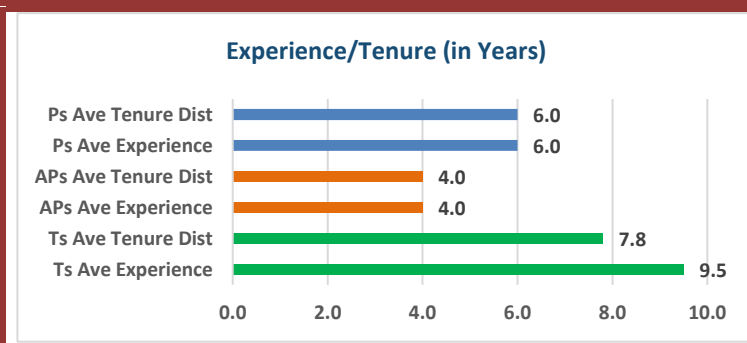

2022-23 Campus Snapshot

Campus Name HOPPER PRI	Campus Number 101911117
Total Enrollment 349	Campus Type Elementary
	Grade Span EE - 01

2022-23 Accountability Summary			
Overall Campus Rating	Not Released	Overall Scale Score	Not Released
Distinction Designations	No Distinction Designations Released		
ELA/Reading	Science	Academic Growth	Postsecondary Readiness
Mathematics	Social Studies	Closing the Gaps	