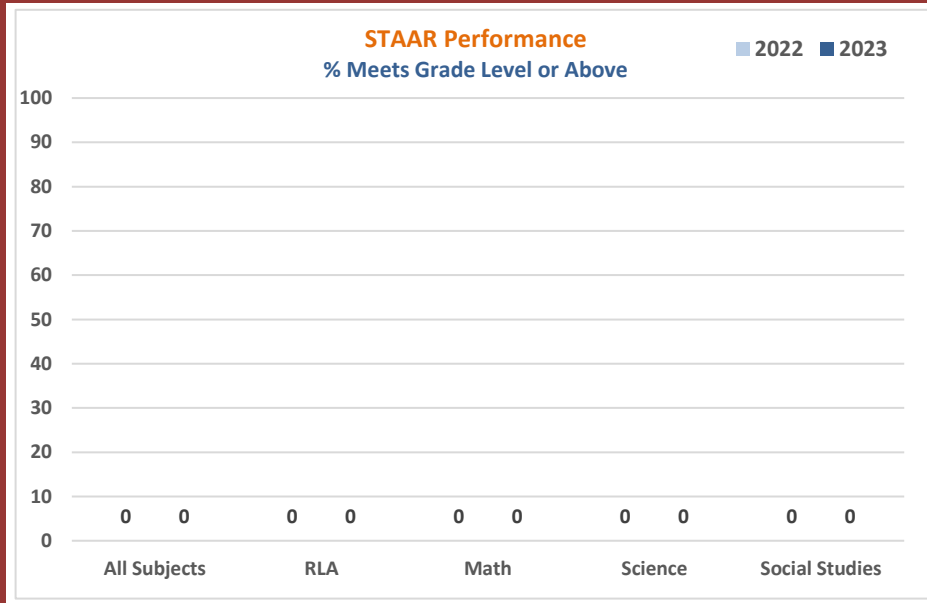

2022-23 Campus Snapshot

Campus Name HOPPER PRI	Campus Number 101911117
Total Enrollment 349	Campus Type Elementary
	Grade Span EE - 01

2022-23 Accountability Summary			
Overall Campus Rating	Not Released	Overall Scale Score	Not Released
Distinction Designations	No Distinction Designations Released		
ELA/Reading	Science	Academic Growth	Postsecondary Readiness
Mathematics	Social Studies	Closing the Gaps	