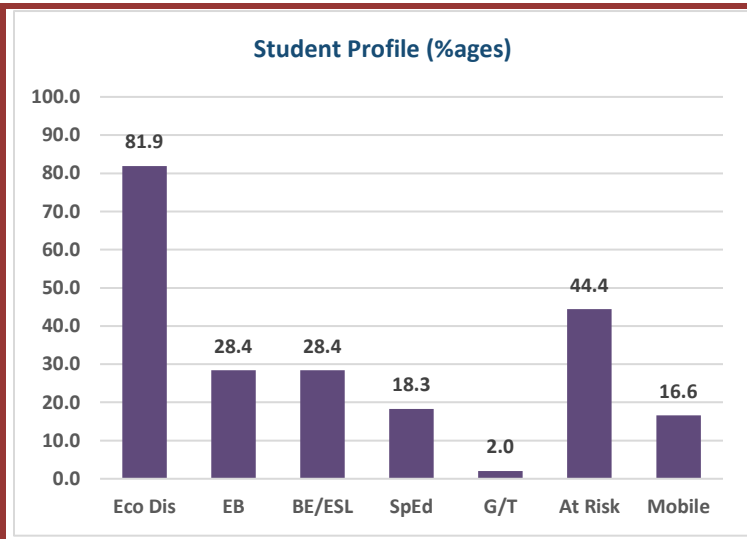

2022-23 Campus Snapshot

Campus Name HOPPER PRI	Campus Number 101911117
Total Enrollment 349	Campus Type Elementary
	Grade Span EE - 01

2022-23 Accountability Summary			
Overall Campus Rating	Not Released	Overall Scale Score	Not Released
Distinction Designations	No Distinction Designations Released		
ELA/Reading	Science	Academic Growth	Postsecondary Readiness
Mathematics	Social Studies	Closing the Gaps	