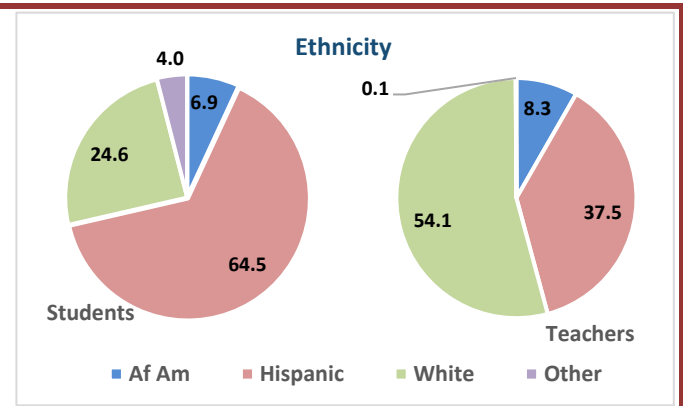

2022-23 Campus Snapshot

Campus Name HOPPER PRI	Campus Number 101911117
Total Enrollment 349	Campus Type Elementary
	Grade Span EE - 01

2022-23 Accountability Summary			
Overall Campus Rating	Not Released	Overall Scale Score	Not Released
Distinction Designations	No Distinction Designations Released		
ELA/Reading	Science	Academic Growth	Postsecondary Readiness
Mathematics	Social Studies	Closing the Gaps	