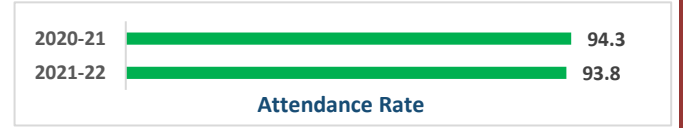

2022-23 Campus Snapshot

Campus Name HOPPER PRI	Campus Number 101911117
Total Enrollment 349	Campus Type Elementary
	Grade Span EE - 01

2022-23 Accountability Summary			
Overall Campus Rating	Not Released	Overall Scale Score	Not Released
Distinction Designations	No Distinction Designations Released		
ELA/Reading	Science	Academic Growth	Postsecondary Readiness
Mathematics	Social Studies	Closing the Gaps	

2022-23 Campus Snapshot

2022-23 Campus Snapshot

Type the 9-digit Campus Number (with no dashes or spaces) in Cell AG2.

When printing the report, **ONLY** print Page 1.

Print to Adobe if possible.

If printing to a printer other than Adobe, it may be necessary to select Page Setup and adjust the scaling to something less than 100% in order for the report to fit on 1 page.