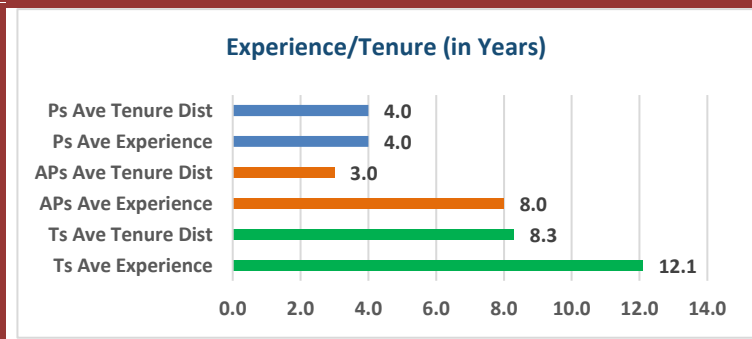

2022-23 Campus Snapshot

Campus Name LAMAR EL	Campus Number 101911111
Total Enrollment 542	Campus Type Elementary
	Grade Span EE - 05

2022-23 Accountability Summary			
Overall Campus Rating Not Released			Overall Scale Score Not Released
Distinction Designations No Distinction Designations Released			
ELA/Reading	Science	Academic Growth	Postsecondary Readiness
Mathematics	Social Studies	Closing the Gaps	