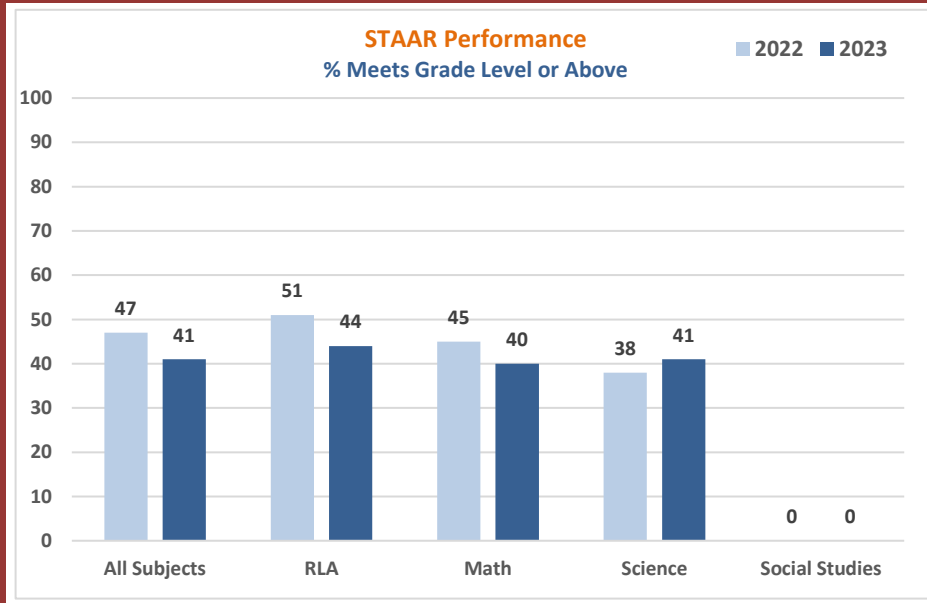

2022-23 Campus Snapshot

Campus Name LAMAR EL	Campus Number 101911111
Total Enrollment 542	Campus Type Elementary
	Grade Span EE - 05

2022-23 Accountability Summary			
Overall Campus Rating Not Released			Overall Scale Score Not Released
Distinction Designations No Distinction Designations Released			
ELA/Reading	Science	Academic Growth	Postsecondary Readiness
Mathematics	Social Studies	Closing the Gaps	