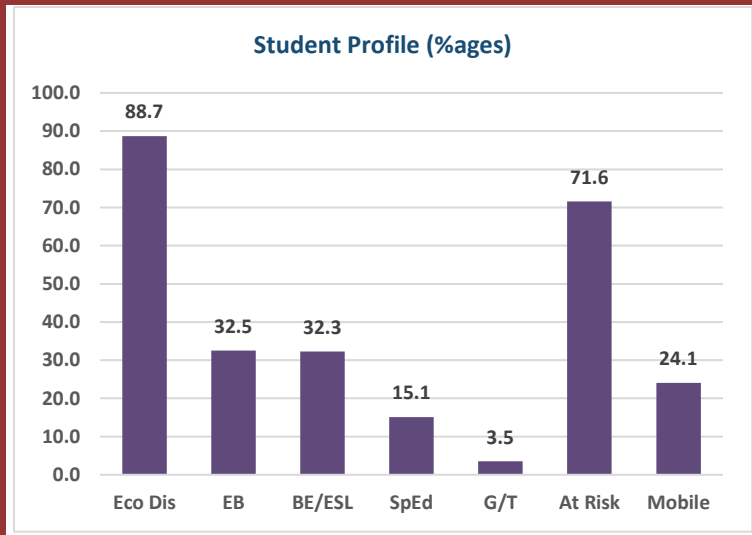

2022-23 Campus Snapshot

Campus Name LAMAR EL	Campus Number 101911111
Total Enrollment 542	Campus Type Elementary
	Grade Span EE - 05

2022-23 Accountability Summary			
Overall Campus Rating Not Released			Overall Scale Score Not Released
Distinction Designations No Distinction Designations Released			
ELA/Reading	Science	Academic Growth	Postsecondary Readiness
Mathematics	Social Studies	Closing the Gaps	