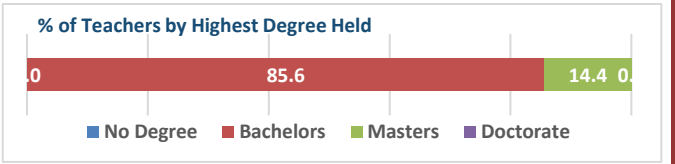

2022-23 Campus Snapshot

Campus Name LAMAR EL	Campus Number 101911111
Total Enrollment 542	Campus Type Elementary
	Grade Span EE - 05

2022-23 Accountability Summary			
Overall Campus Rating Not Released			Overall Scale Score Not Released
Distinction Designations No Distinction Designations Released			
ELA/Reading	Science	Academic Growth	Postsecondary Readiness
Mathematics	Social Studies	Closing the Gaps	