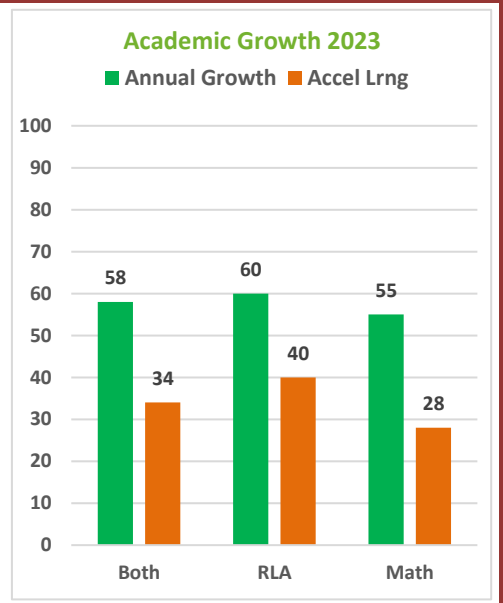

2022-23 Campus Snapshot

Campus Name LAMAR EL	Campus Number 101911111
Total Enrollment 542	Campus Type Elementary
	Grade Span EE - 05

2022-23 Accountability Summary			
Overall Campus Rating Not Released			Overall Scale Score Not Released
Distinction Designations No Distinction Designations Released			
ELA/Reading	Science	Academic Growth	Postsecondary Readiness
Mathematics	Social Studies	Closing the Gaps	