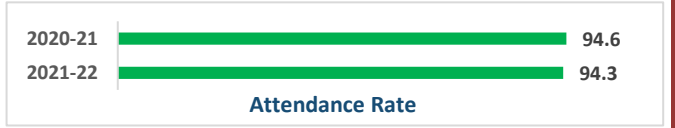

2022-23 Campus Snapshot

Campus Name LAMAR EL	Campus Number 101911111
Total Enrollment 542	Campus Type Elementary
	Grade Span EE - 05

2022-23 Accountability Summary			
Overall Campus Rating Not Released			Overall Scale Score Not Released
Distinction Designations No Distinction Designations Released			
ELA/Reading	Science	Academic Growth	Postsecondary Readiness
Mathematics	Social Studies	Closing the Gaps	

2022-23 Campus Snapshot

2022-23 Campus Snapshot

Type the 9-digit Campus Number (with no dashes or spaces) in Cell AG2.

When printing the report, **ONLY** print Page 1.

Print to Adobe if possible.

If printing to a printer other than Adobe, it may be necessary to select Page Setup and adjust the scaling to something less than 100% in order for the report to fit on 1 page.