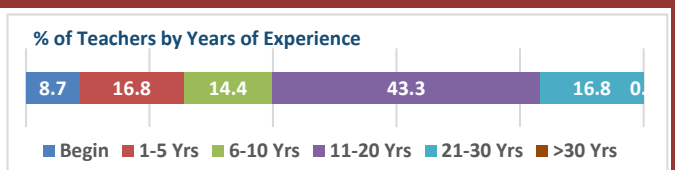

2022-23 Campus Snapshot

Campus Name LAMAR EL	Campus Number 101911111
Total Enrollment 542	Campus Type Elementary
	Grade Span EE - 05

2022-23 Accountability Summary			
Overall Campus Rating Not Released			Overall Scale Score Not Released
Distinction Designations No Distinction Designations Released			
ELA/Reading	Science	Academic Growth	Postsecondary Readiness
Mathematics	Social Studies	Closing the Gaps	