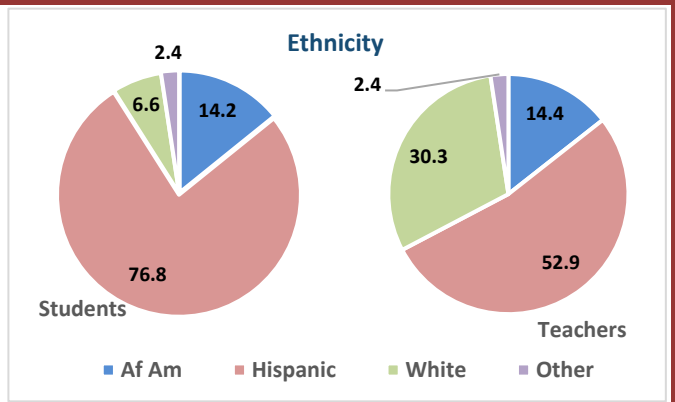

2022-23 Campus Snapshot

Campus Name LAMAR EL	Campus Number 101911111
Total Enrollment 542	Campus Type Elementary
	Grade Span EE - 05

2022-23 Accountability Summary			
Overall Campus Rating Not Released			Overall Scale Score Not Released
Distinction Designations No Distinction Designations Released			
ELA/Reading	Science	Academic Growth	Postsecondary Readiness
Mathematics	Social Studies	Closing the Gaps	