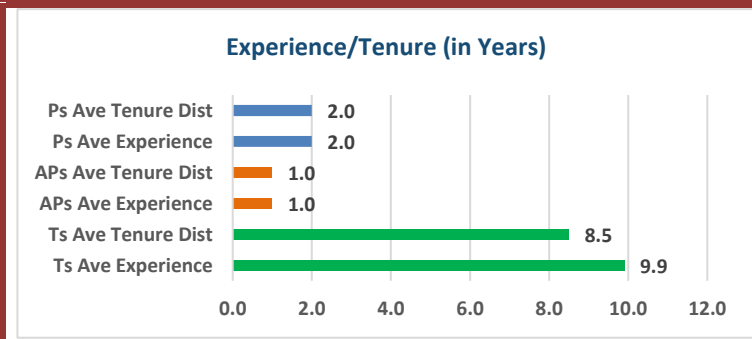

2022-23 Campus Snapshot

Campus Name SAN JACINTO EL	Campus Number 101911112
Total Enrollment 657	Campus Type Elementary
	Grade Span EE - 05

2022-23 Accountability Summary			
Overall Campus Rating	Not Released	Overall Scale Score	Not Released
Distinction Designations	No Distinction Designations Released		
ELA/Reading	Science	Academic Growth	Postsecondary Readiness
Mathematics	Social Studies	Closing the Gaps	