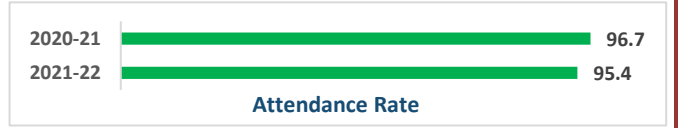

2022-23 Campus Snapshot

Campus Name SAN JACINTO EL	Campus Number 101911112
Total Enrollment 657	Campus Type Elementary
	Grade Span EE - 05

2022-23 Accountability Summary			
Overall Campus Rating	Not Released	Overall Scale Score	Not Released
Distinction Designations	No Distinction Designations Released		
ELA/Reading	Science	Academic Growth	Postsecondary Readiness
Mathematics	Social Studies	Closing the Gaps	

2022-23 Campus Snapshot

2022-23 Campus Snapshot

Type the 9-digit Campus Number (with no dashes or spaces) in Cell AG2.

When printing the report, **ONLY** print Page 1.

Print to Adobe if possible.

If printing to a printer other than Adobe, it may be necessary to select Page Setup and adjust the scaling to something less than 100% in order for the report to fit on 1 page.