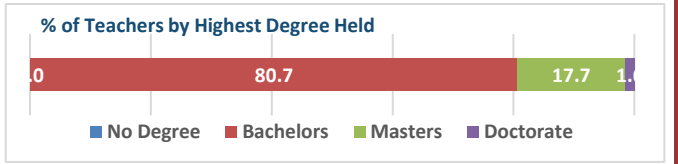

2022-23 Campus Snapshot

Campus Name SAN JACINTO EL	Campus Number 101911112
Total Enrollment 657	Campus Type Elementary
	Grade Span EE - 05

2022-23 Accountability Summary			
Overall Campus Rating	Not Released	Overall Scale Score	Not Released
Distinction Designations	No Distinction Designations Released		
ELA/Reading	Science	Academic Growth	Postsecondary Readiness
Mathematics	Social Studies	Closing the Gaps	