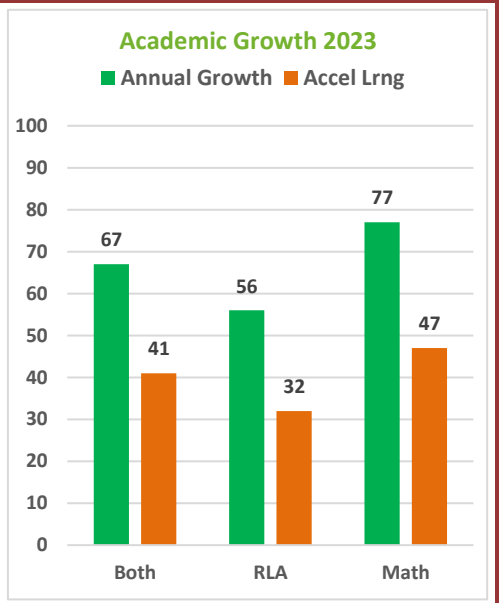

2022-23 Campus Snapshot

Campus Name SAN JACINTO EL	Campus Number 101911112
Total Enrollment 657	Campus Type Elementary
	Grade Span EE - 05

2022-23 Accountability Summary			
Overall Campus Rating	Not Released	Overall Scale Score	Not Released
Distinction Designations	No Distinction Designations Released		
ELA/Reading	Science	Academic Growth	Postsecondary Readiness
Mathematics	Social Studies	Closing the Gaps	