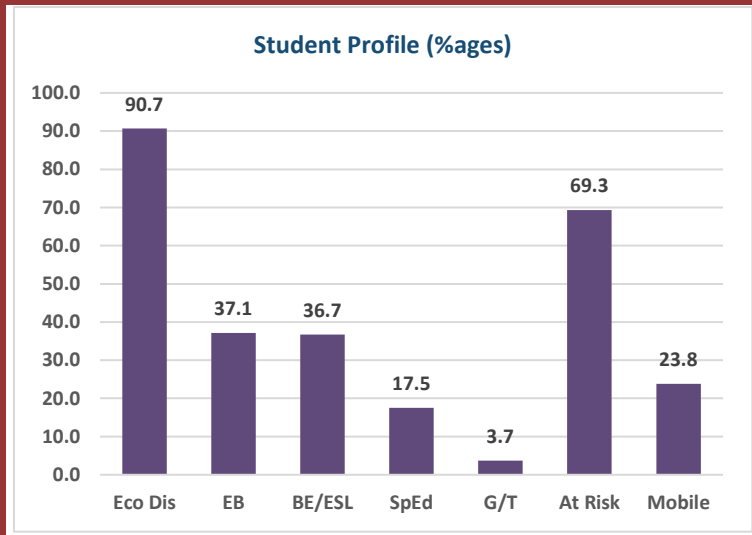

2022-23 Campus Snapshot

Campus Name SAN JACINTO EL	Campus Number 101911112
Total Enrollment 657	Campus Type Elementary
	Grade Span EE - 05

2022-23 Accountability Summary			
Overall Campus Rating	Not Released	Overall Scale Score	Not Released
Distinction Designations	No Distinction Designations Released		
ELA/Reading	Science	Academic Growth	Postsecondary Readiness
Mathematics	Social Studies	Closing the Gaps	