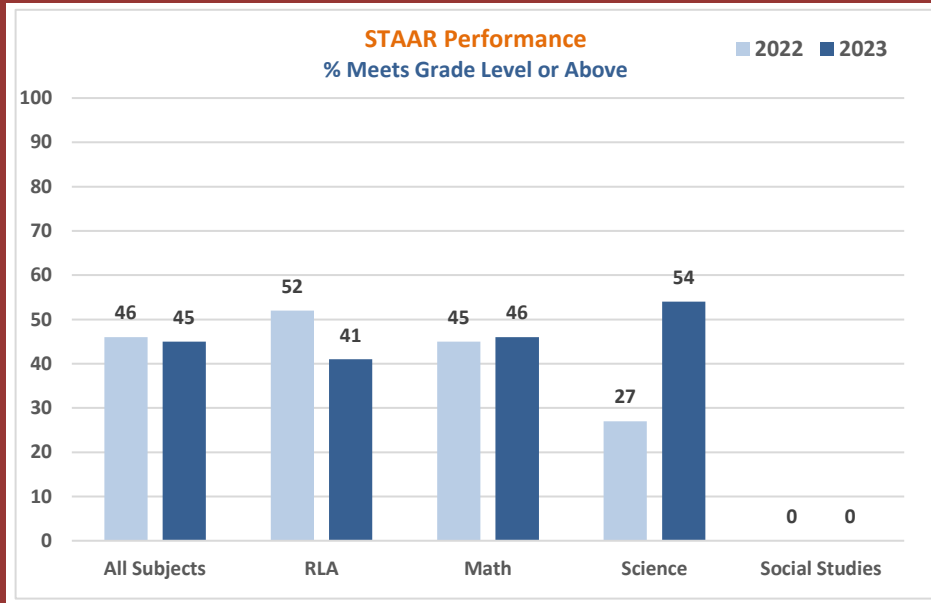

2022-23 Campus Snapshot

Campus Name SAN JACINTO EL	Campus Number 101911112
Total Enrollment 657	Campus Type Elementary
	Grade Span EE - 05

2022-23 Accountability Summary			
Overall Campus Rating	Not Released	Overall Scale Score	Not Released
Distinction Designations	No Distinction Designations Released		
ELA/Reading	Science	Academic Growth	Postsecondary Readiness
Mathematics	Social Studies	Closing the Gaps	