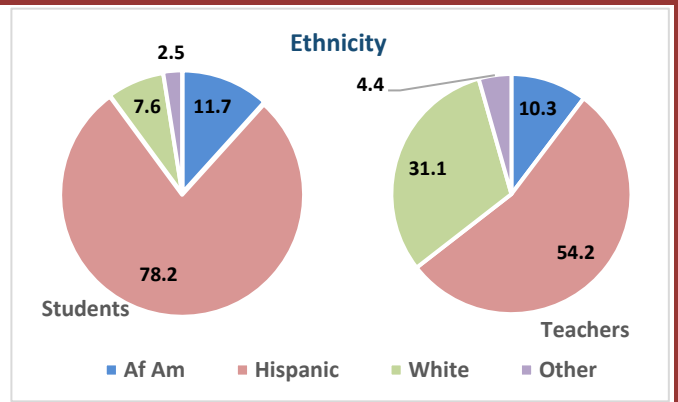

2022-23 Campus Snapshot

Campus Name SAN JACINTO EL	Campus Number 101911112
Total Enrollment 657	Campus Type Elementary
	Grade Span EE - 05

2022-23 Accountability Summary			
Overall Campus Rating	Not Released	Overall Scale Score	Not Released
Distinction Designations	No Distinction Designations Released		
ELA/Reading	Science	Academic Growth	Postsecondary Readiness
Mathematics	Social Studies	Closing the Gaps	