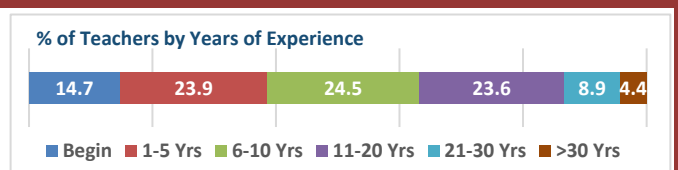

2022-23 Campus Snapshot

Campus Name SAN JACINTO EL	Campus Number 101911112
Total Enrollment 657	Campus Type Elementary
	Grade Span EE - 05

2022-23 Accountability Summary			
Overall Campus Rating	Not Released	Overall Scale Score	Not Released
Distinction Designations	No Distinction Designations Released		
ELA/Reading	Science	Academic Growth	Postsecondary Readiness
Mathematics	Social Studies	Closing the Gaps	