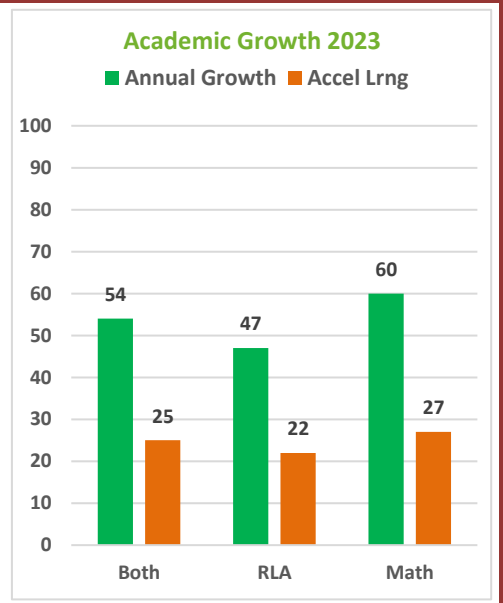

2022-23 Campus Snapshot

Campus Name TRAVIS EL	Campus Number 101911114
Total Enrollment 801	Campus Type Elementary
	Grade Span KG - 05

2022-23 Accountability Summary			
Overall Campus Rating	Not Released	Overall Scale Score	Not Released
Distinction Designations	No Distinction Designations Released		
ELA/Reading	Science	Academic Growth	Postsecondary Readiness
Mathematics	Social Studies	Closing the Gaps	