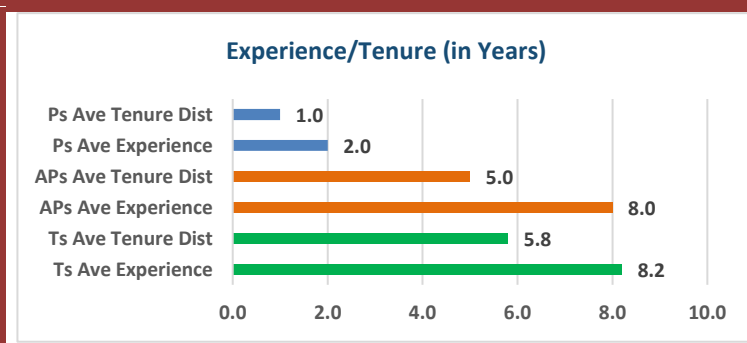

2022-23 Campus Snapshot

2022-23 Campus Snapshot

Type the 9-digit Campus Number (with no dashes or spaces) in Cell AG2.

When printing the report, **ONLY** print Page 1.

Print to Adobe if possible.

If printing to a printer other than Adobe, it may be necessary to select Page Setup and adjust the scaling to something less than 100% in order for the report to fit on 1 page.