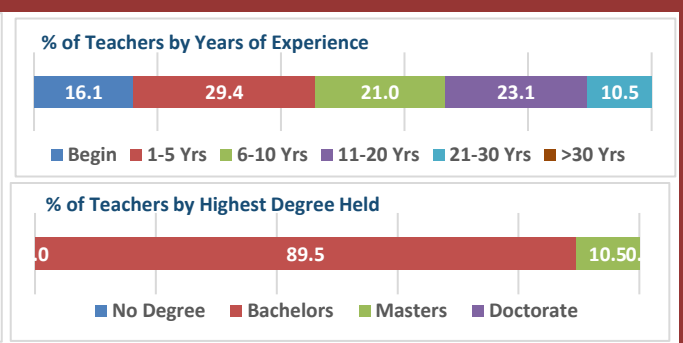

2022-23 Campus Snapshot

2022-23 Campus Snapshot

Type the 9-digit Campus Number (with no dashes or spaces) in Cell AG2.

When printing the report, **ONLY** print Page 1.

Print to Adobe if possible.

If printing to a printer other than Adobe, it may be necessary to select Page Setup and adjust the scaling to something less than 100% in order for the report to fit on 1 page.