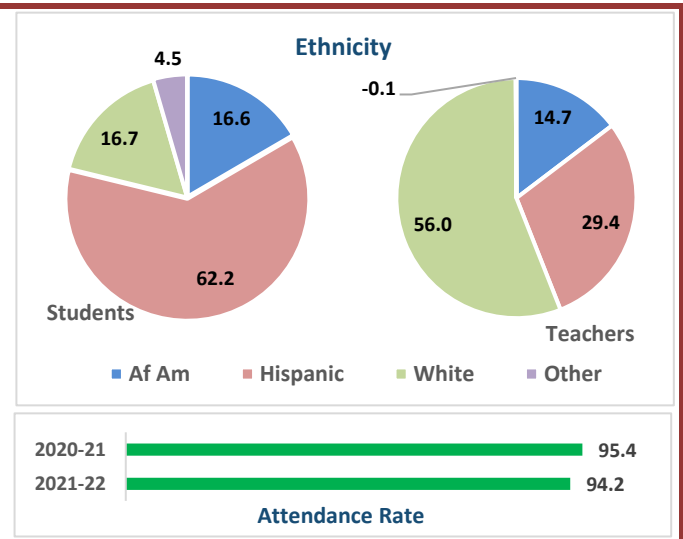

2022-23 Campus Snapshot

Campus Name TRAVIS EL	Campus Number 101911114
Total Enrollment 801	Campus Type Elementary
	Grade Span KG - 05

2022-23 Accountability Summary			
Overall Campus Rating	Not Released	Overall Scale Score	Not Released
Distinction Designations	No Distinction Designations Released		
ELA/Reading	Science	Academic Growth	Postsecondary Readiness
Mathematics	Social Studies	Closing the Gaps	