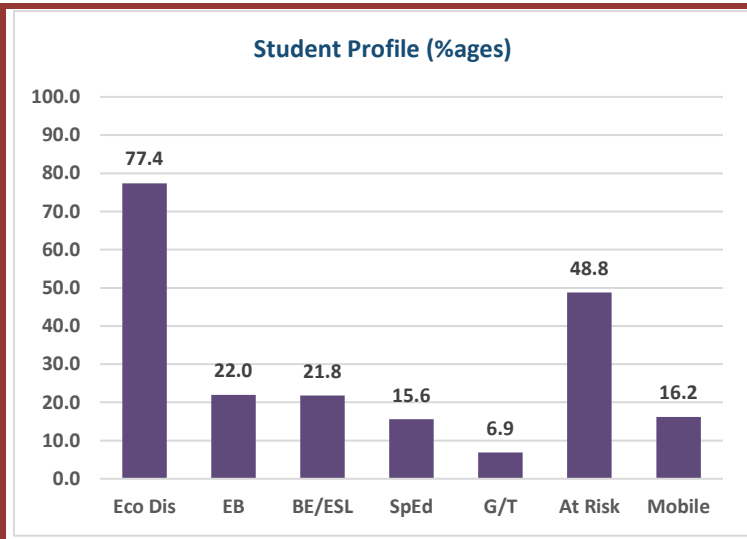

2022-23 Campus Snapshot

Campus Name TRAVIS EL	Campus Number 101911114
Total Enrollment 801	Campus Type Elementary
	Grade Span KG - 05

2022-23 Accountability Summary			
Overall Campus Rating	Not Released	Overall Scale Score	Not Released
Distinction Designations	No Distinction Designations Released		
ELA/Reading	Science	Academic Growth	Postsecondary Readiness
Mathematics	Social Studies	Closing the Gaps	