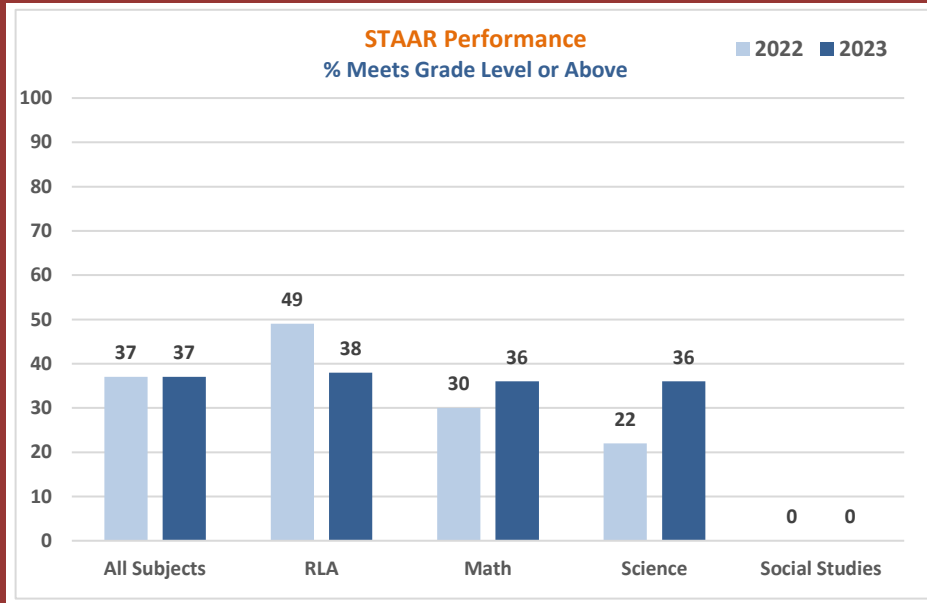

2022-23 Campus Snapshot

Campus Name TRAVIS EL	Campus Number 101911114
Total Enrollment 801	Campus Type Elementary
	Grade Span KG - 05

2022-23 Accountability Summary			
Overall Campus Rating	Not Released	Overall Scale Score	Not Released
Distinction Designations	No Distinction Designations Released		
ELA/Reading	Science	Academic Growth	Postsecondary Readiness
Mathematics	Social Studies	Closing the Gaps	