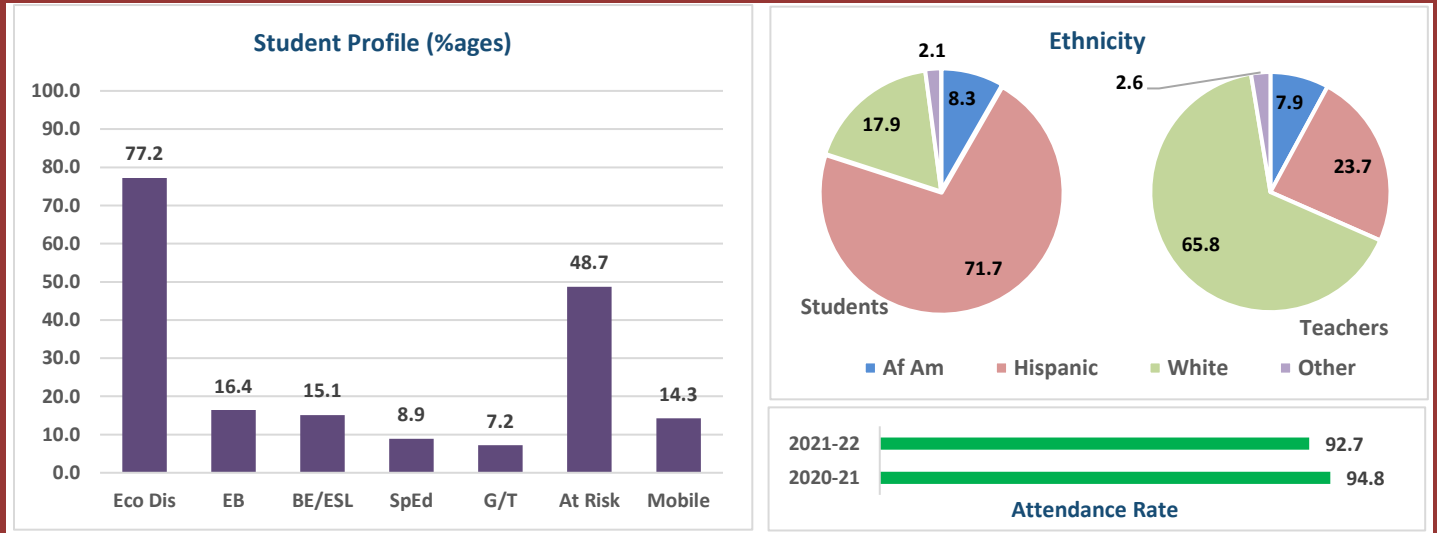

2022-23 Campus Snapshot

Campus Name STUART CAREER TECH H S	Campus Number 101911017
Total Enrollment 470	Campus Type Secondary
	Grade Span 09 - 12

2022-23 Accountability Summary			
Overall Campus Rating	Not Released	Overall Scale Score	Not Released
Distinction Designations	No Distinction Designations Released		
ELA/Reading	Science	Academic Growth	Postsecondary Readiness
Mathematics	Social Studies	Closing the Gaps	