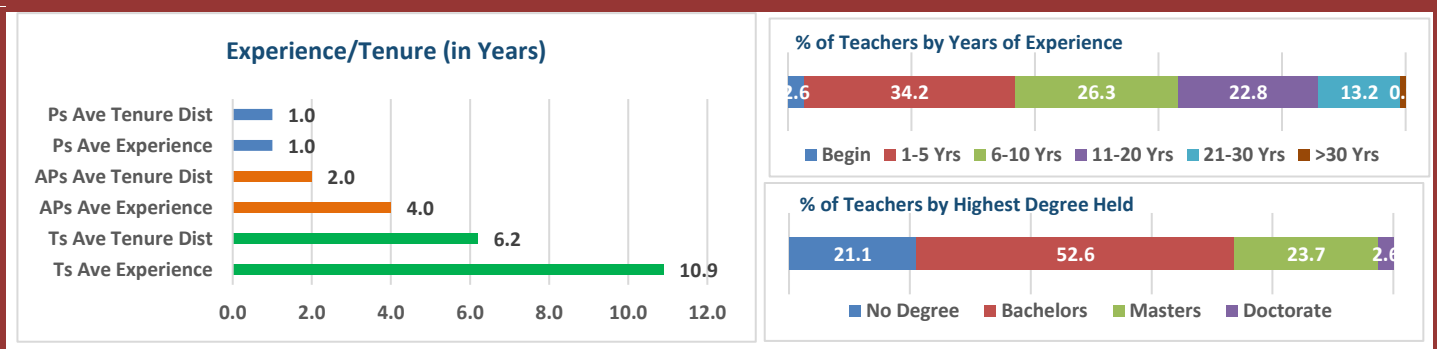

2022-23 Campus Snapshot

Campus Name STUART CAREER TECH H S	Campus Number 101911017
Total Enrollment 470	Campus Type Secondary
	Grade Span 09 - 12

2022-23 Accountability Summary			
Overall Campus Rating	Not Released	Overall Scale Score	Not Released
Distinction Designations	No Distinction Designations Released		
ELA/Reading	Science	Academic Growth	Postsecondary Readiness
Mathematics	Social Studies	Closing the Gaps	