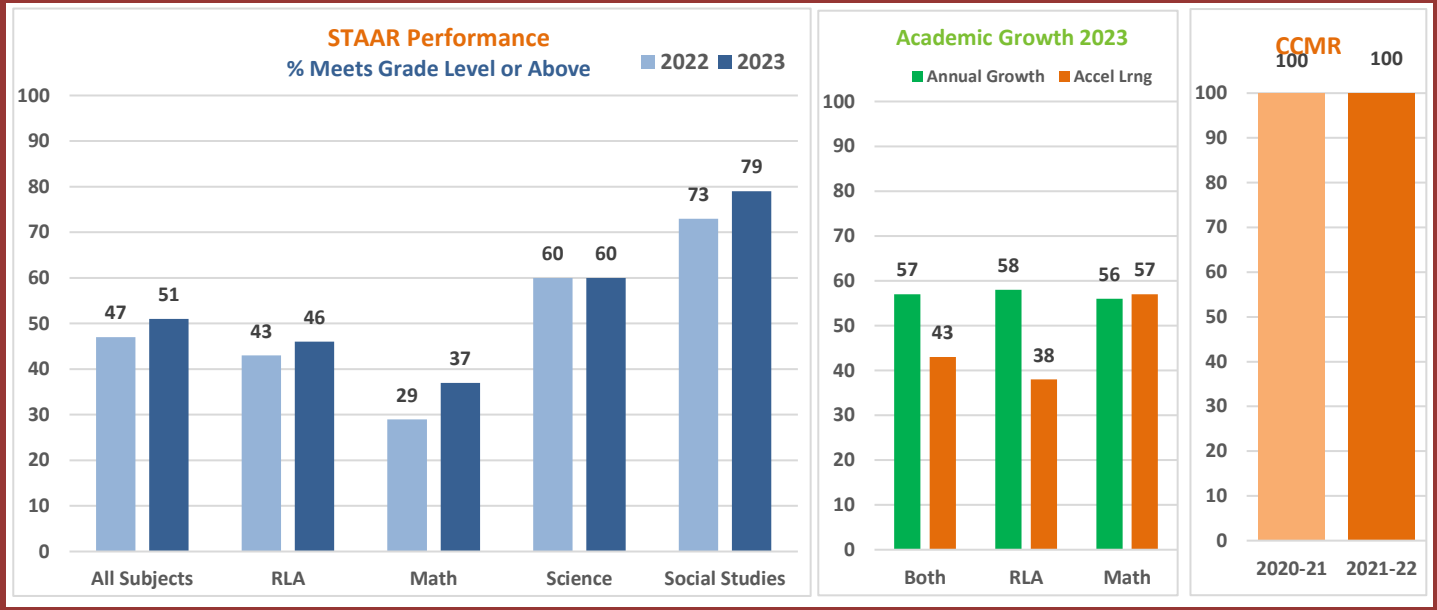

2022-23 Campus Snapshot

Campus Name STUART CAREER TECH H S	Campus Number 101911017
Total Enrollment 470	Campus Type Secondary
	Grade Span 09 - 12

2022-23 Accountability Summary			
Overall Campus Rating	Not Released	Overall Scale Score	Not Released
Distinction Designations	No Distinction Designations Released		
ELA/Reading	Science	Academic Growth	Postsecondary Readiness
Mathematics	Social Studies	Closing the Gaps	