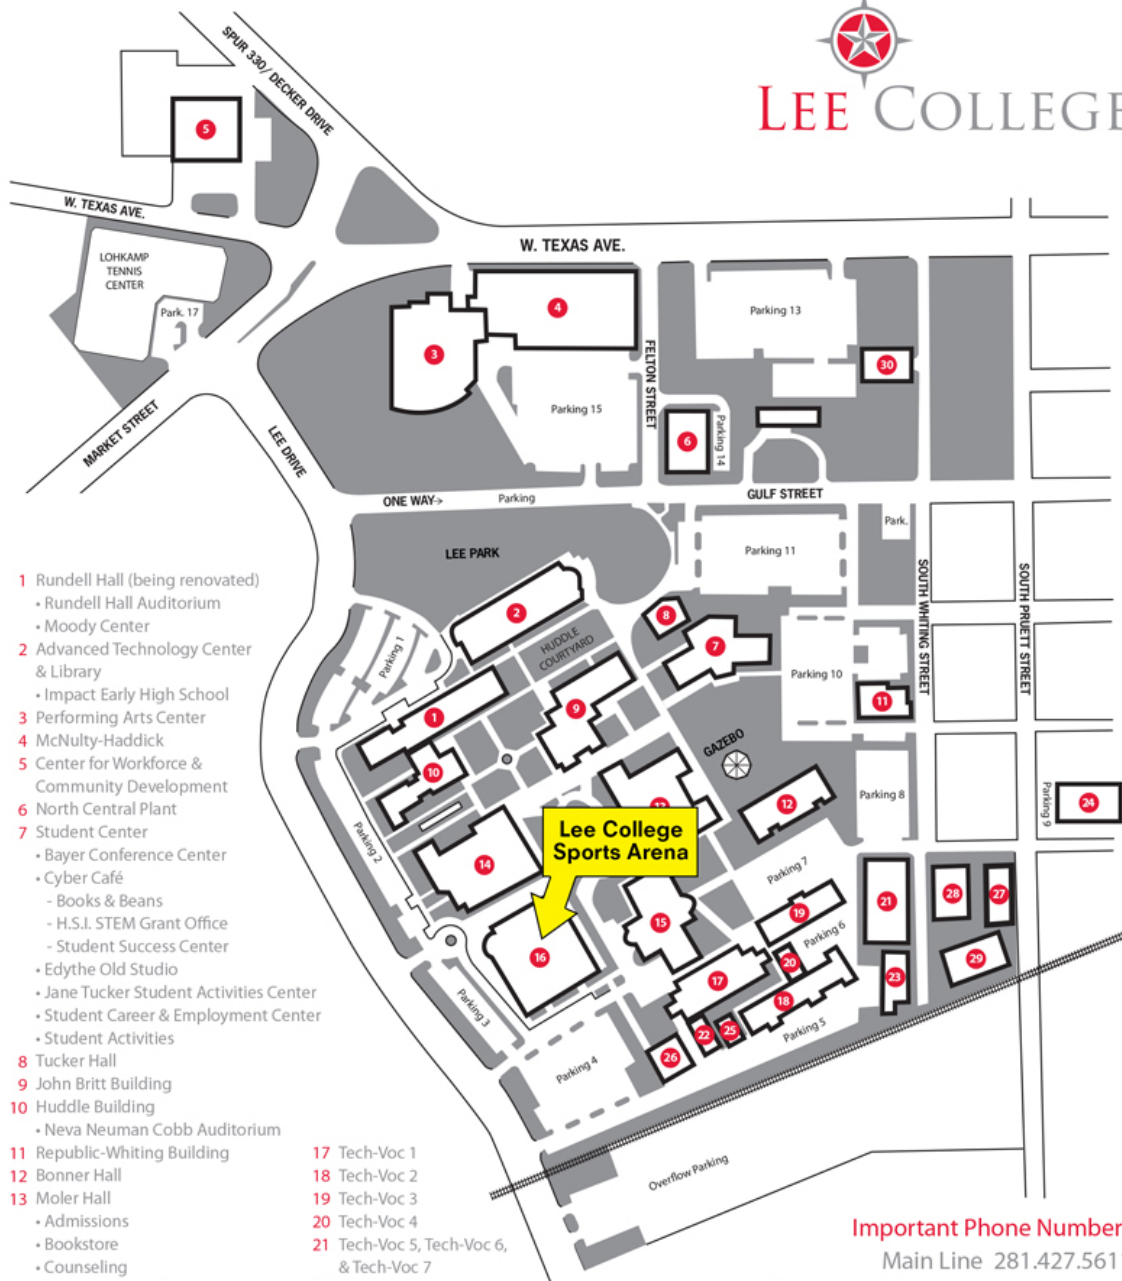

GOOSE CREEK

CONSOLIDATED INDEPENDENT SCHOOL DISTRICT

- 1 Rundell Hall (being renovated)
 - Rundell Hall Auditorium
 - Moody Center
- 2 Advanced Technology Center & Library
 - Impact Early High School
- 3 Performing Arts Center
- 4 McNulty-Haddick
- 5 Center for Workforce & Community Development
- 6 North Central Plant
- 7 Student Center
 - Bayer Conference Center
 - Cyber Café
 - Books & Beans
 - H.S.I. STEM Grant Office
 - Student Success Center
 - Edythe Old Studio
 - Jane Tucker Student Activities Center
 - Student Career & Employment Center
 - Student Activities
- 8 Tucker Hall
- 9 John Britt Building
- 10 Huddle Building
 - Neva Neuman Cobb Auditorium
- 11 Republic-Whiting Building
- 12 Bonner Hall
- 13 Moler Hall
 - Admissions
 - Bookstore
 - Counseling
 - Financial Aid (Belle Suite)
 - Testing
 - Veterans Center
 - Rebel Roost
- 14 Gymnasium
 - Benny Moskowitz Natatorium
- 15 • Fitness Center
- 16 Gray Science Building
 - Sports Arena & Wellness Center
 - VIP Conference Room
- 17 Tech-Voc 1
- 18 Tech-Voc 2
- 19 Tech-Voc 3
- 20 Tech-Voc 4
- 21 Tech-Voc 5, Tech-Voc 6, & Tech-Voc 7
- 22 Tech-Voc 8
 - Cosmetology
- 23 Tech-Voc 9
- 24 Tech-Voc 10
- 25 Pilot Plant
- 26 South Central Plant
- 27 Physical Plant
- 28 Transportation
- 29 Shipping & Receiving
- 30 Adult Learning Center

aa/eec 02/14

Share This!

© Goose Creek Consolidated Independent School District

Physical Address:
Goose Creek Consolidated
Independent School District
4544 Interstate 10 East
Baytown, Texas 77521

Mailing Address:
Goose Creek Consolidated
Independent School District
P.O. Box 30
Baytown, Texas 77522