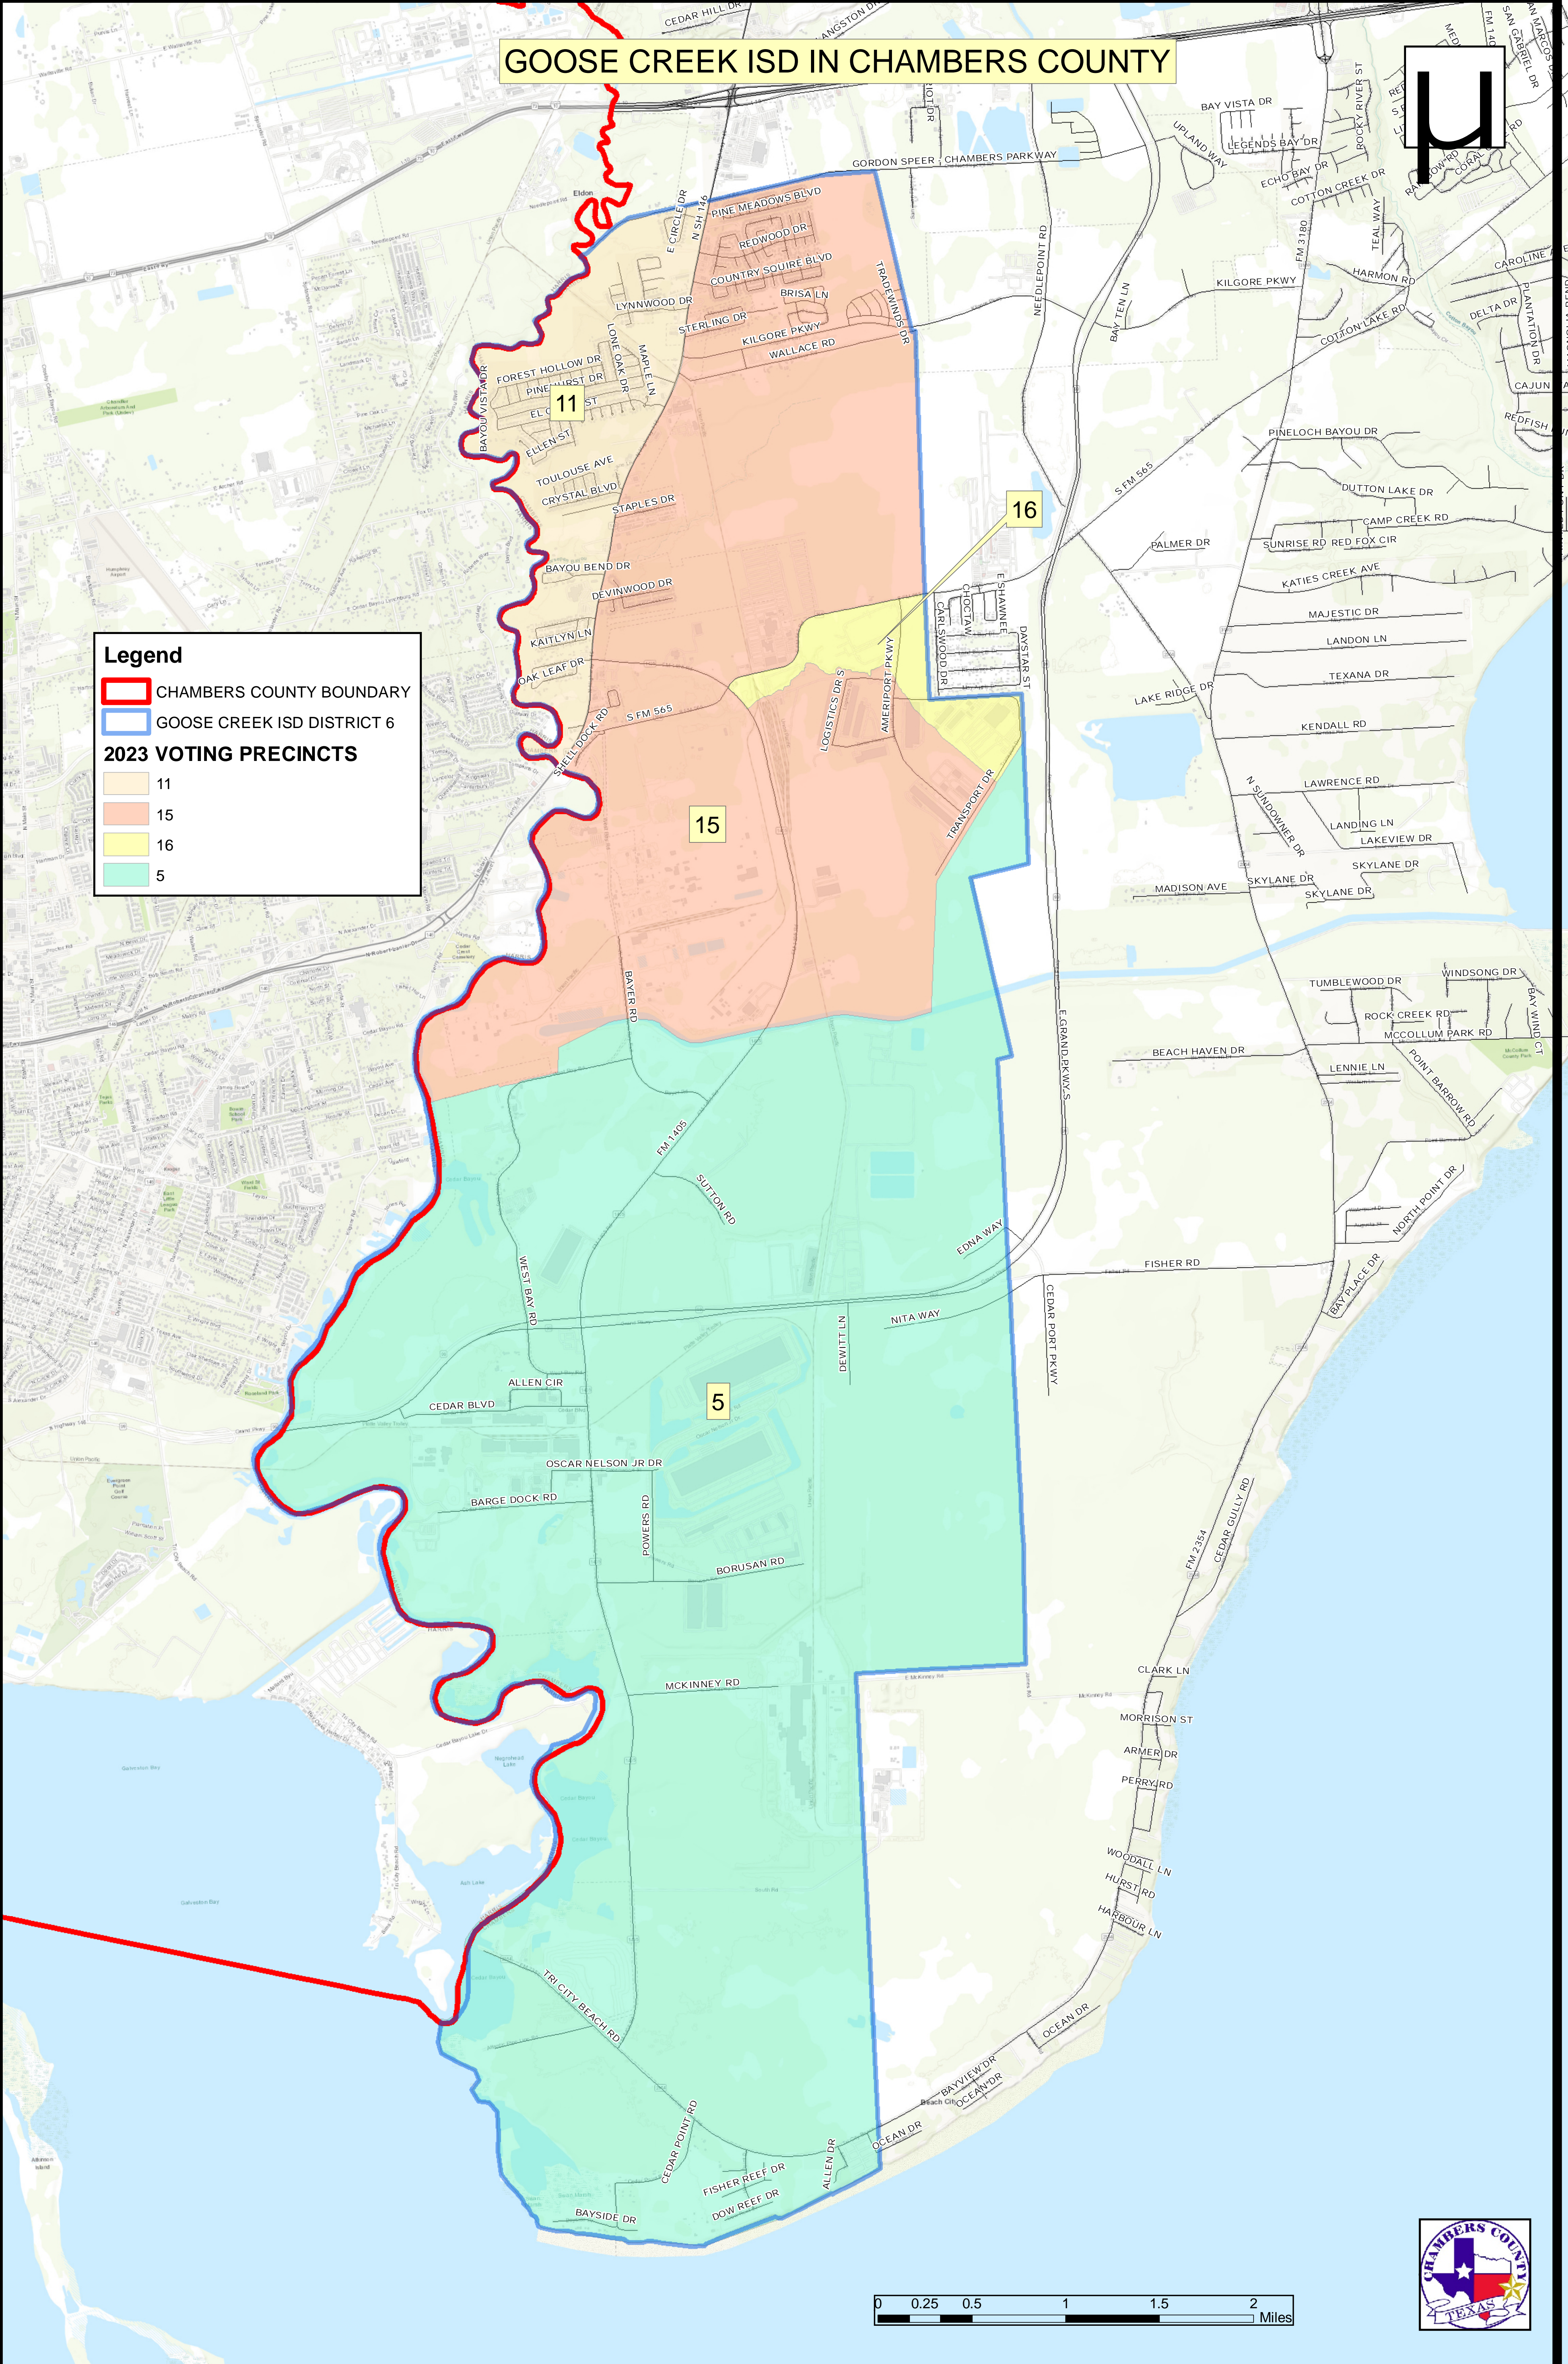

GOOSE CREEK ISD IN CHAMBERS COUNTY

Legend

- CHAMBERS COUNTY BOUNDARY
- GOOSE CREEK ISD DISTRICT 6

2023 VOTING PRECINCTS

- 11
- 15
- 16
- 5

Source: Esri, HERE, DeLorme, Intermap, Intra-Politics, GEBCO, USGS, FAO, NPS, NRCAN, Geobase, IGN, Airbus, NOAA, Swisstopo, Esri Japan, METI, Esri China (Hong Kong), Swisstopo, Mapbox, © OpenStreetMap contributors, and the GIS User Community