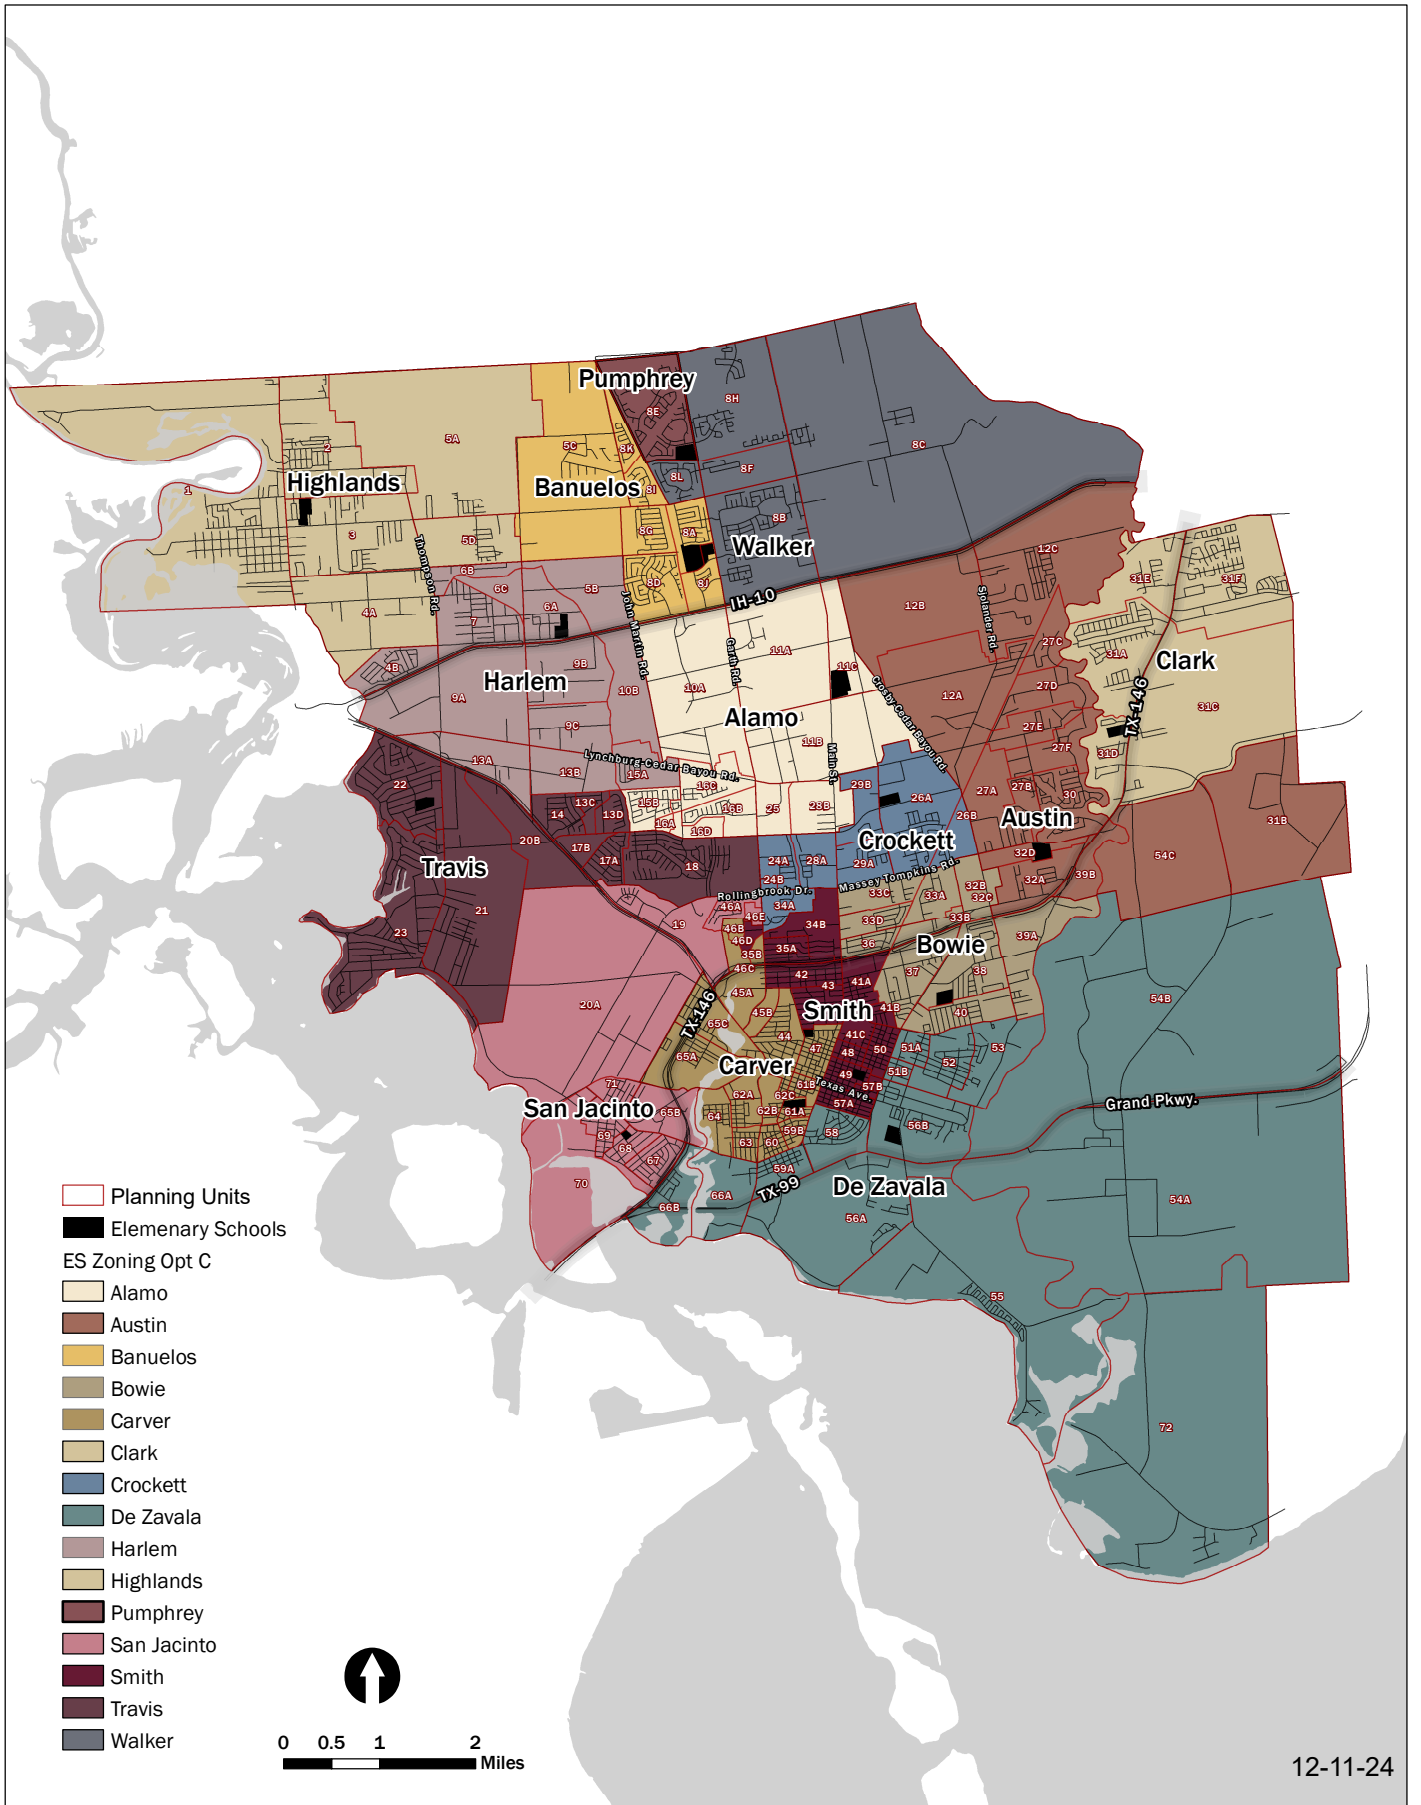

Elementary School Zoning Option C

Goose Creek CISD - Attendance Zone Planning

Elementary and Junior School Zoning Option C

Goose Creek CISD - Attendance Zone Planning

Junior and High School Zoning Option C
Goose Creek CISD - Attendance Zone Planning

- Planning Units
- Junior Schools
- High Schools
- HS Zoning Opt C
- JS Zoning Opt C
 - Baytown
 - Cedar Bayou
 - Gentry
 - Green
 - Highlands
 - Mann