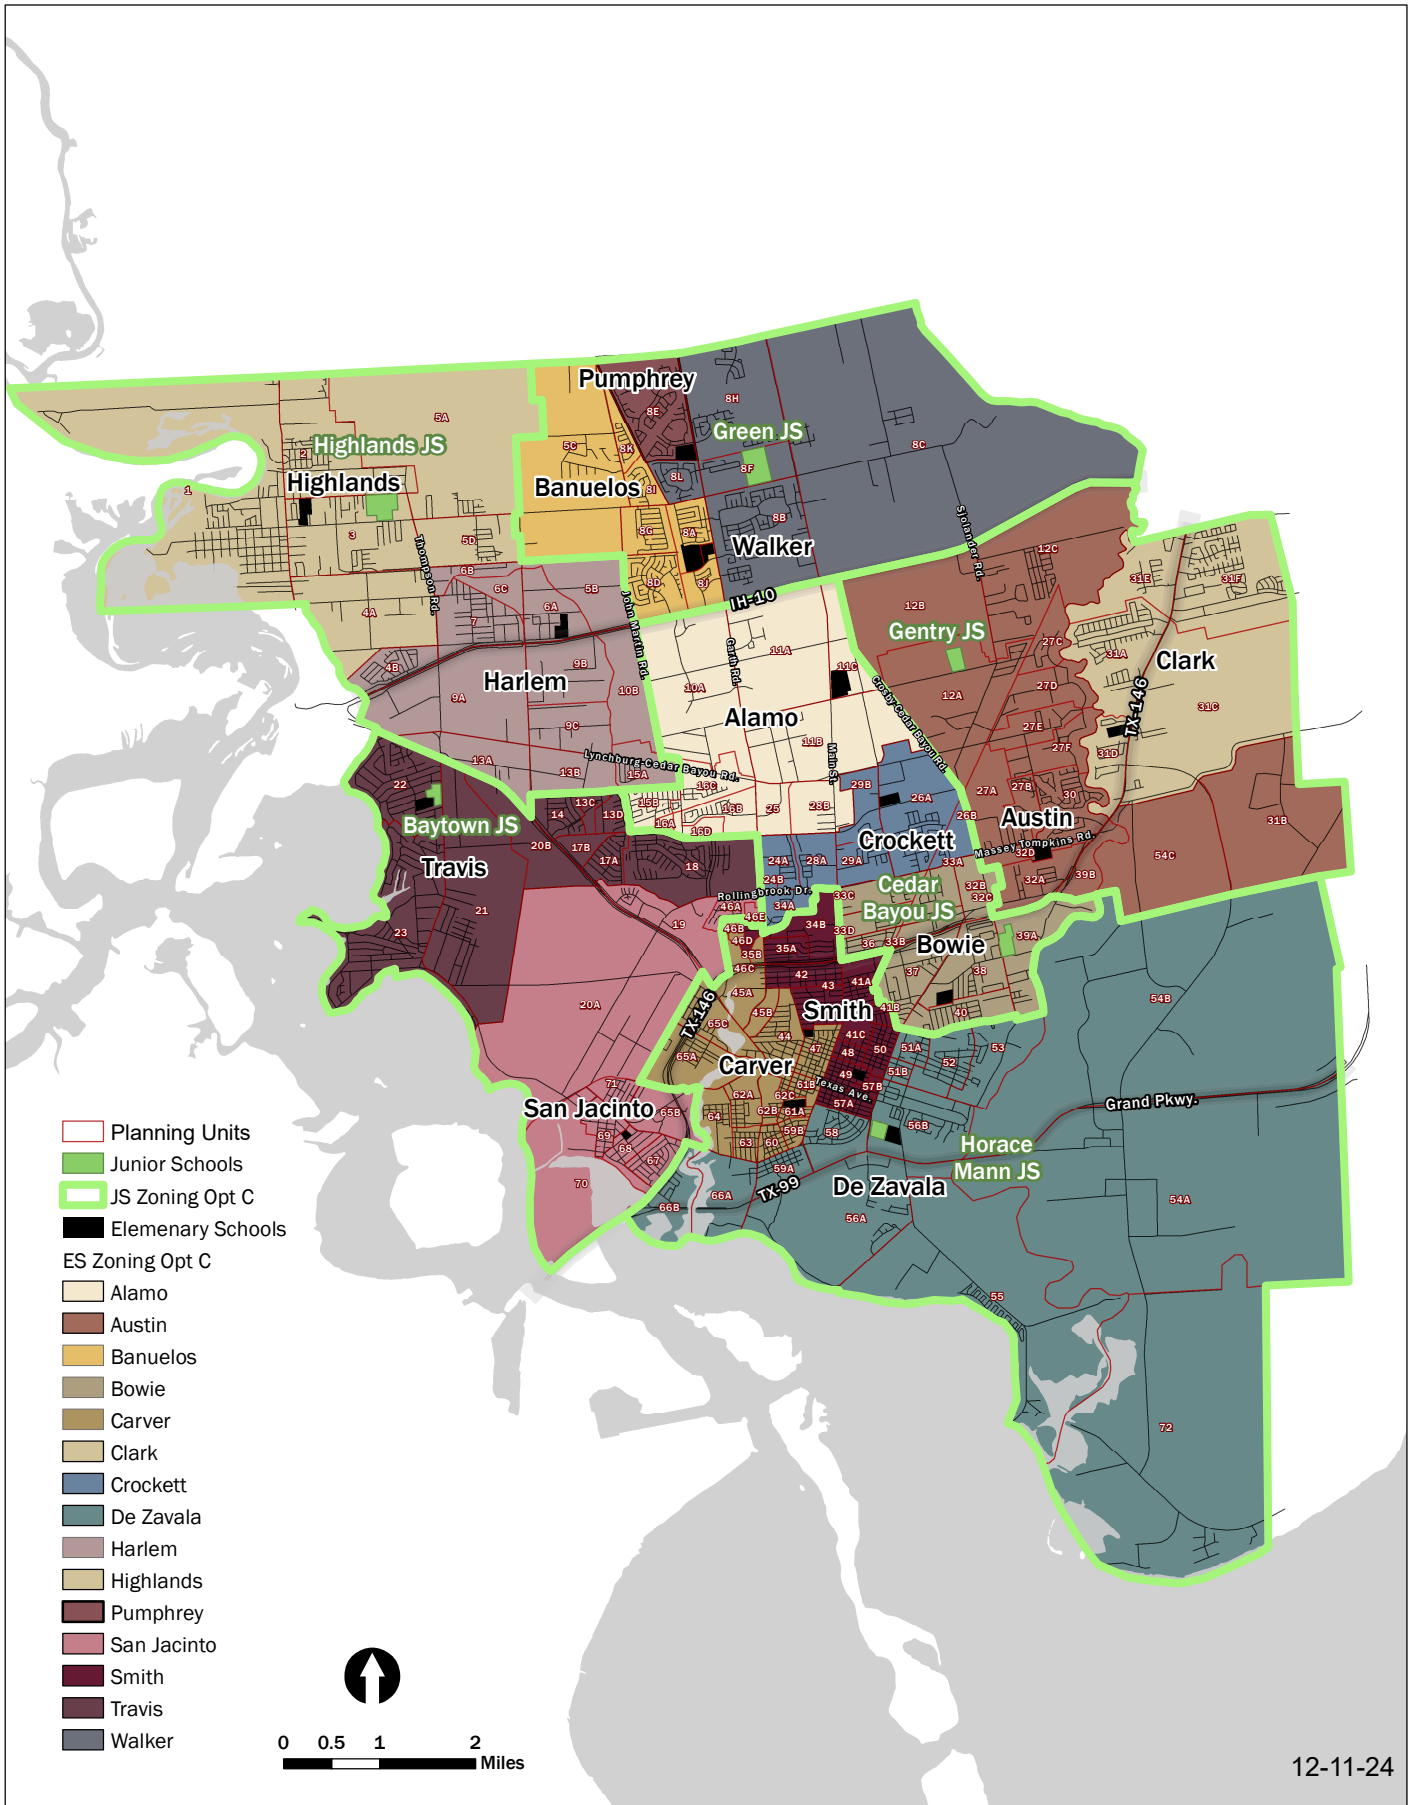

Elementary School Zoning Option C

Goose Creek CISD - Attendance Zone Planning

Elementary and Junior School Zoning Option C

Goose Creek CISD - Attendance Zone Planning

Junior and High School Zoning Option C
Goose Creek CISD - Attendance Zone Planning

- Planning Units
- Junior Schools
- High Schools
- HS Zoning Opt C
- JS Zoning Opt C
 - Baytown
 - Cedar Bayou
 - Gentry
 - Green
 - Highlands
 - Mann